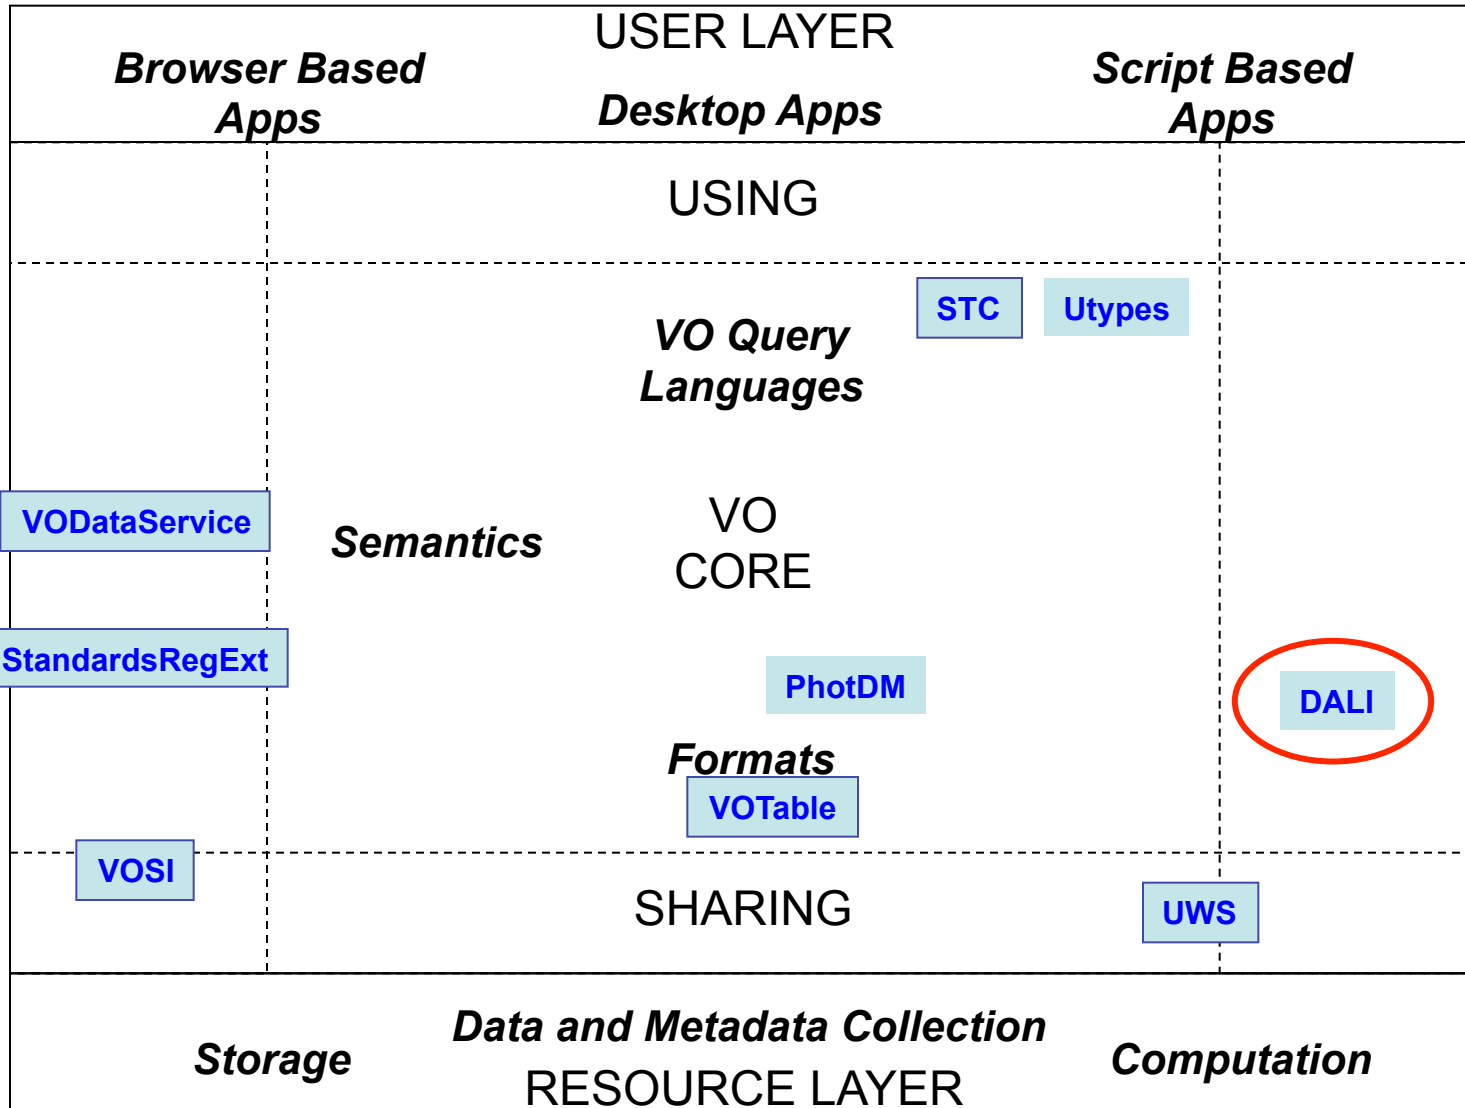

PROVIDERS

VOSpace

USERS

COMPUTERS

REC

InProgress

20160508
IVOA Architecture

PROVIDERS

WS BP

USERS

COMPUTERS

REC

InProgress

20160508 IVOA Architecture

PROVIDERS

DALI

USERS

COMPUTERS

REC

InProgress

R
E
G
I
S
T
R
Y

D
A
T
A
A
C
C
E
S
S
P
R
O
T
O
C
O
L
S

20160508
IVOA Architecture

PROVIDERS

Relational Registry

USERS

COMPUTERS

REC

InProgress

20160508
IVOA Architecture

PROVIDERS

Units