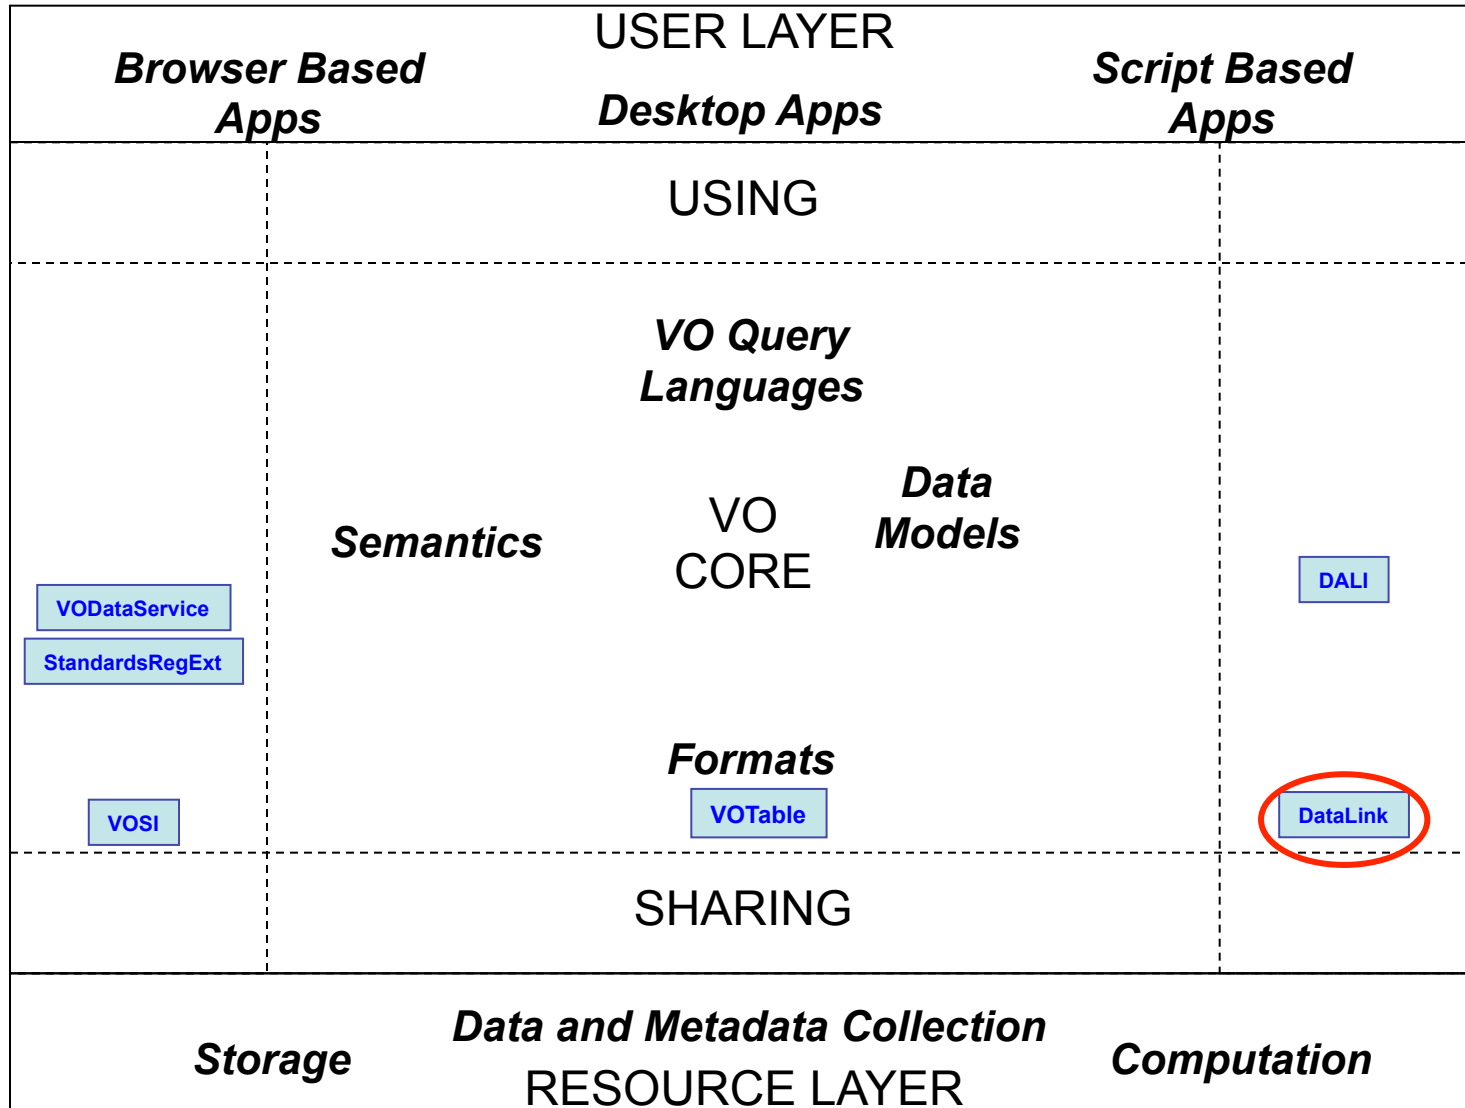

COMPUTERS

REC

InProgress

R
E
G
I
S
T
R
Y

D
A
T
A
P
R
O
T
O
C
O
L
S
A
C
C
E
S
S

20160508
IVOA Architecture

PROVIDERS

DataLink

USERS

COMPUTERS

REC

InProgress

REGISTRY

D
A
T
A
A
C
C
E
S
S
P
R
O
T
O
C
O
L
S

20160508
IVOA Architecture

PROVIDERS

PROVIDERS

Resource Identifier

USERS

COMPUTERS

REC

InProgress

20160508 IVOA Architecture

PROVIDERS