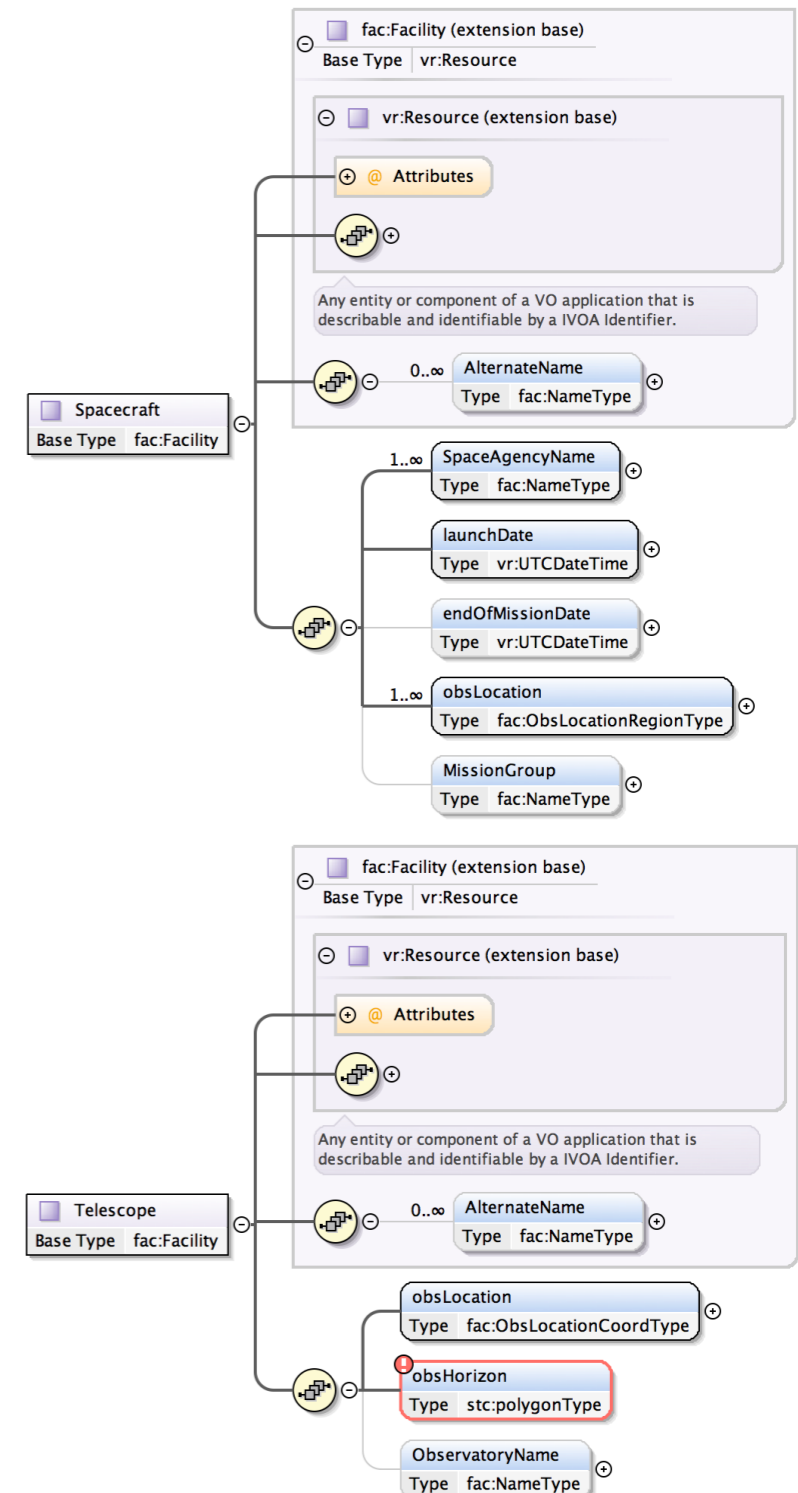

VOFacility

as an extension of VOResource

- Extension of VOResource with addition of:

```
<alternateName> + "namingAuthority" attribute
<title>Cassini</title>
<alternateName>CASSINI</alternateName>
<alternateName>Cassini Orbiter</alternateName>
<alternateName namingAuthority="naif">-82</alternateName>
<alternateName namingAuthority="nssdc">1997-061A</alternateName>
<alternateName namingAuthority="pds">co</alternateName>
```
- **Spacecraft** = extension of Facility with:
 - + LaunchDate + EndOfMissionDate
 - + SpaceAgencyName + MissionGroup +
 - + ObsLocation [ObsRegion + TimeInterval [StartTime + StopTime]]
- **Telescope** = extension of Facility with:
 - + ObservatoryName
 - + ObsLocation [long,lat,alt]
 - + ObsHorizon [polygon]
- Next: Add Instruments with references to Facilities.
- Next-next:FieldAnalog, Laboratory Experiment and Numerical Experiment

Current Work Plan

There are several objectives to this action:

- Create a **name resolver** for observation facilities (ground based observatories and space missions)
- Promote a **standard nomenclature** for Observation Facilities
- There are several lists of observation facilities and a need to be able to search for observation facilities, whatever alias is used. This means: being able to link those lists.
- Help **observation planning** with provision of sky horizon elevations at each Observatory
- Related to that: find a way to generate automatically horizon from google API, or GIS ? Then users can edit it for fine tuning buildings etc. Maybe use something like the footprint editor?
http://aladin.u-strasbg.fr/footprint_editor/
- Set up a database for **amateur astronomer** observatories
- **Extend the EPN-TAP core** data model in order to be able to include observatories and **share the 'matrix of observatories' (<http://iwf.oeaw.ac.at/matrix/>) database via EPN-TAP**. The basis for the data model additions will be provided by VOFacility and VOResource definitions.