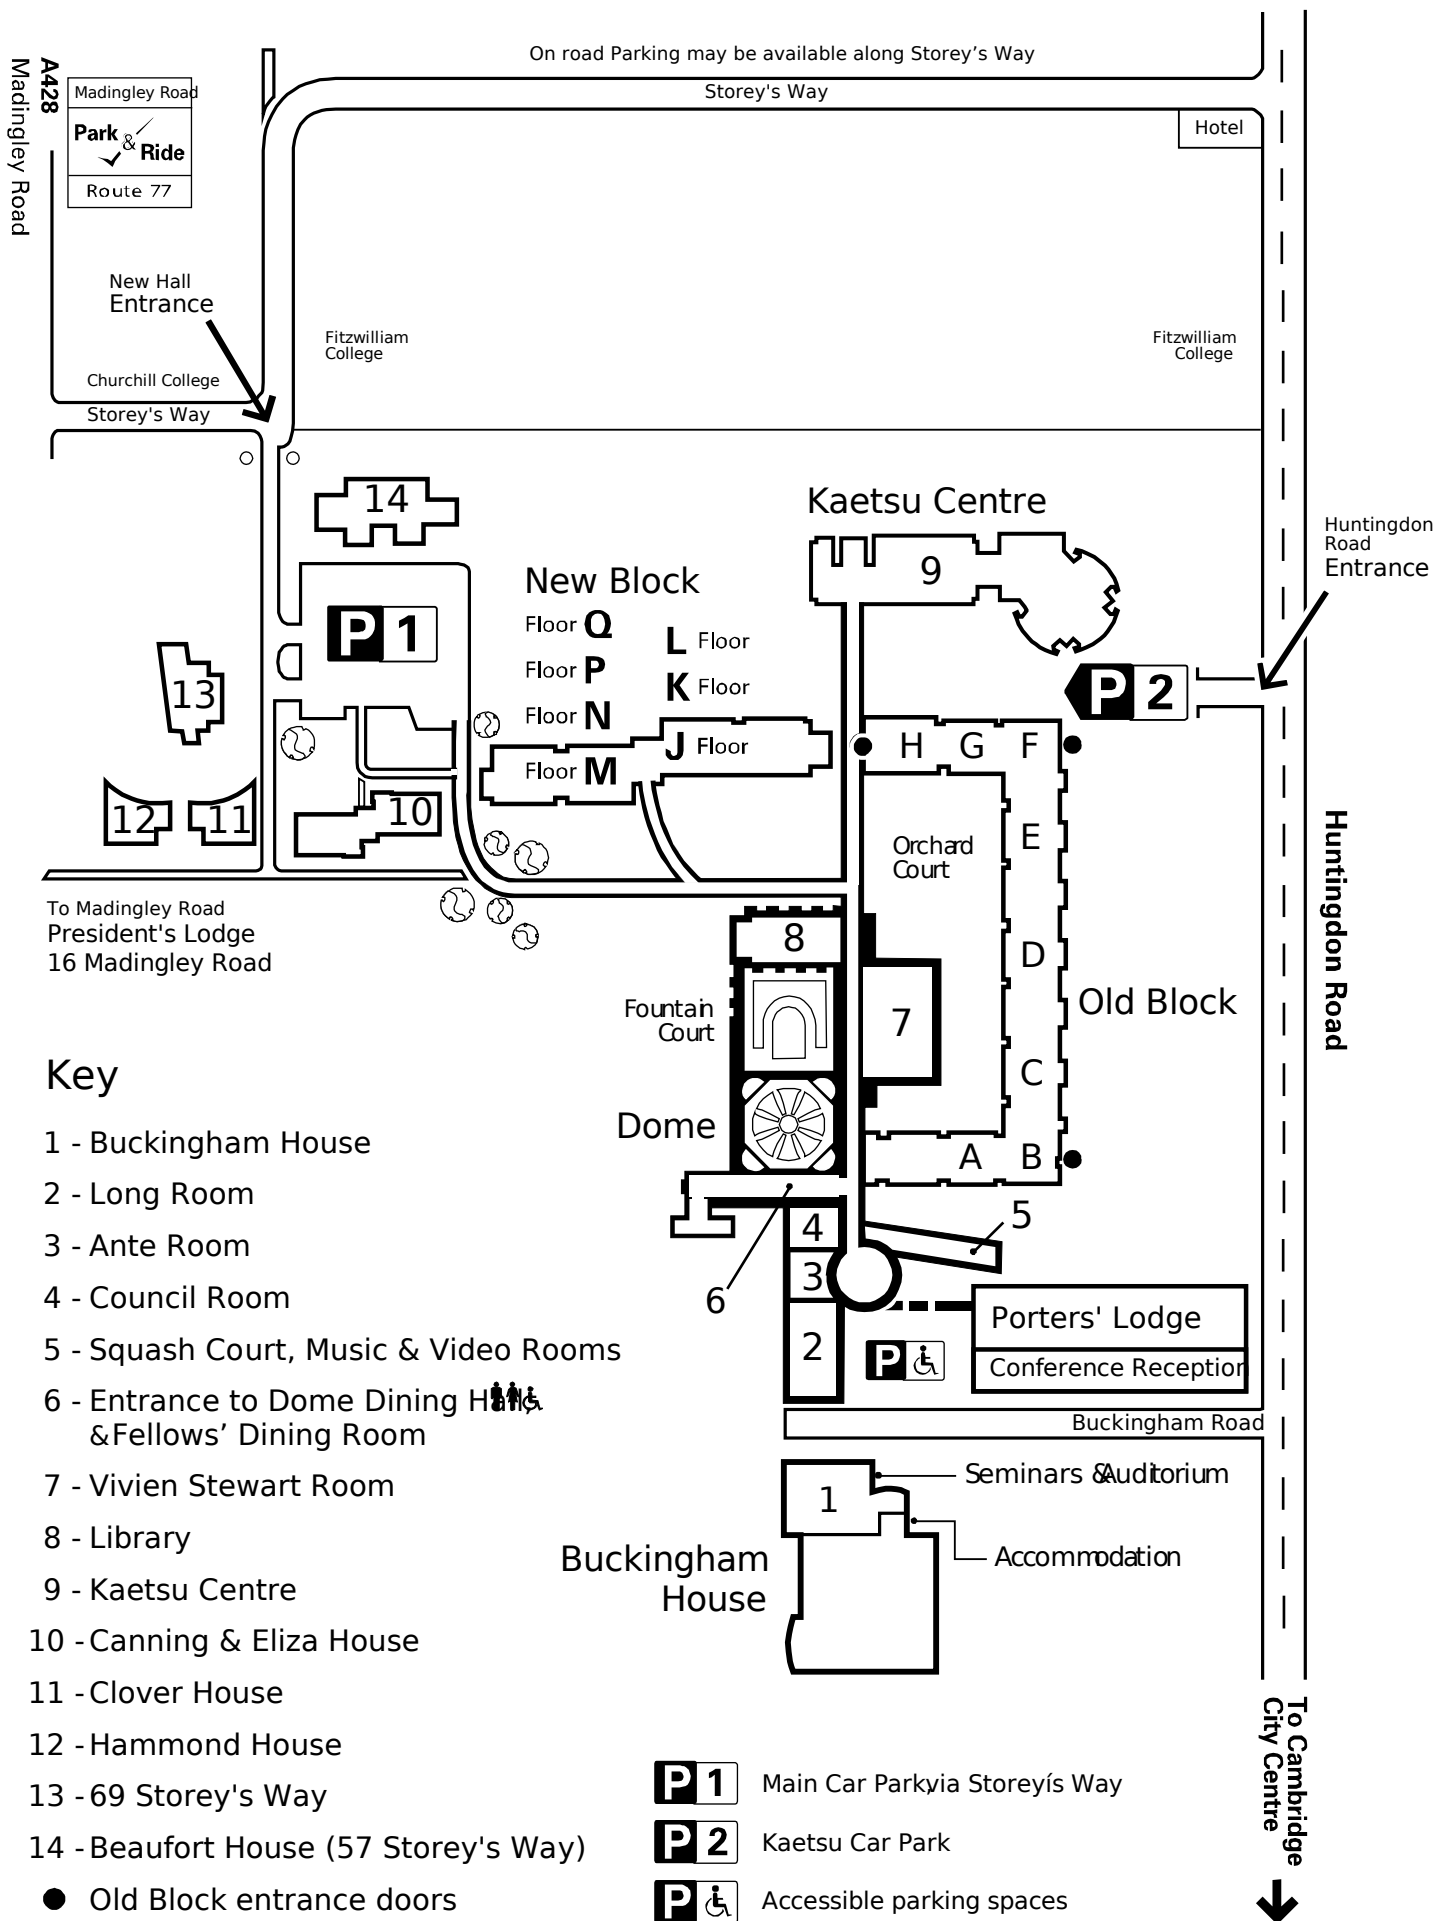

# Map 1 Site plan

For more detail on how to get to New Hall see Maps 2 & 3.

## Key

- 1 - Buckingham House
- 2 - Long Room
- 3 - Ante Room
- 4 - Council Room
- 5 - Squash Court, Music & Video Rooms
- 6 - Entrance to Dome Dining Hall & Fellows' Dining Room
- 7 - Vivien Stewart Room
- 8 - Library
- 9 - Kaetsu Centre
- 10 - Canning & Eliza House
- 11 - Clover House
- 12 - Hammond House
- 13 - 69 Storey's Way
- 14 - Beaufort House (57 Storey's Way)
- Old Block entrance doors

- P1** Main Car Park via Storey's Way
- P2** Kaetsu Car Park
- P** with wheelchair icon Accessible parking spaces