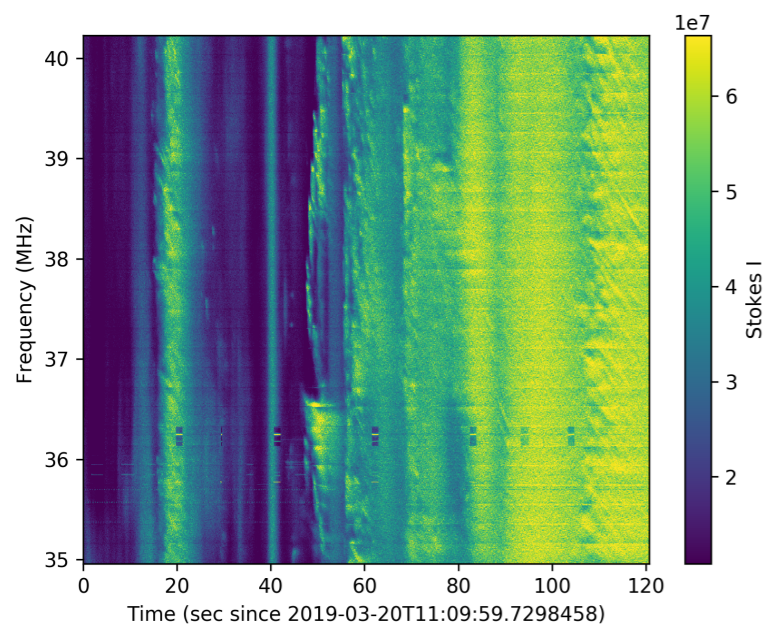

Closing remarks Oct-2019

- **Apps:**
 - Planetary HiPS in Aladin
- **Semantics:**
 - Reference Frames + discussions on Coordinate Reference Frames (CRT) from planetary surfaces GIS tools
 - New UCD1+ words (Proposed-EN v1.4 coming soon)
- **TDIG:**
 - ST-MOC !!! 🥰🥰
- **‘Radioastronomy IG’:**
 - plenty of solar system use cases

13cm Wavelength Image