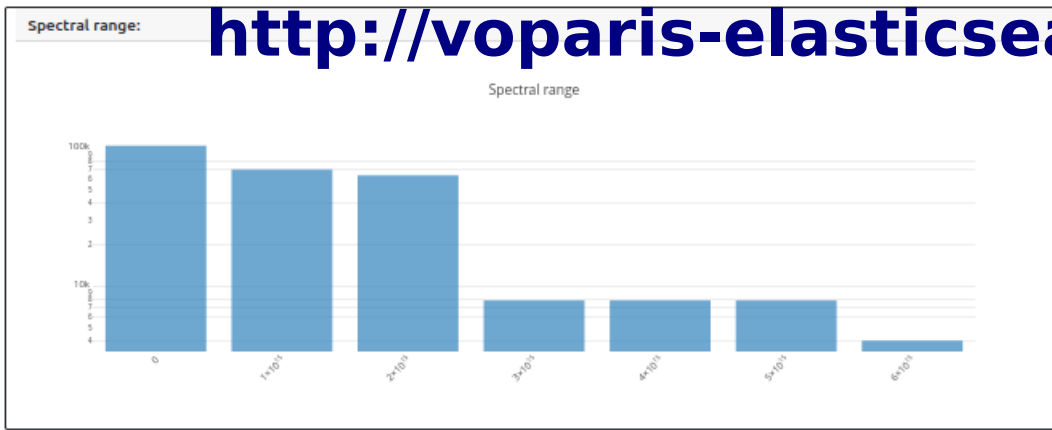

<http://voparis-elasticsearch.obspm.fr/dev3>

Missions

hst	64514
HST	51055
Juno	40748
SRN	20586
Station de Radioastronomie de Nancy	20086
Cassini	13224
cassini	7985

Instruments

STIS	51801
EXPRES	38946
ACS	31811
WFC3	20431
NDA	20086
Nancy Decameter Array	20086
UVIS	7385
WAVES	6483

Services

apis	74173
hst_planeto	51055
expres	38946
pvol	38523
AMDADB	54246
nda	20086
bdip	14996
mpc	12019

Datatype

image	158404
dynamic_spectrum	83287
time_series	31630
catalogue_item	19216
spectrum	14013

Target region

Magnetosphere	51680
Aurora	49537
	36118
Solar Wind	9705
Corona	8119

Target class

planet	264182
satellite	53227
asteroid	12227
star	4709
dwarf_planet	4383

Target name

Jupiter	199259
Saturn	52180
Io	17309
Mars	16281
Europa	16159