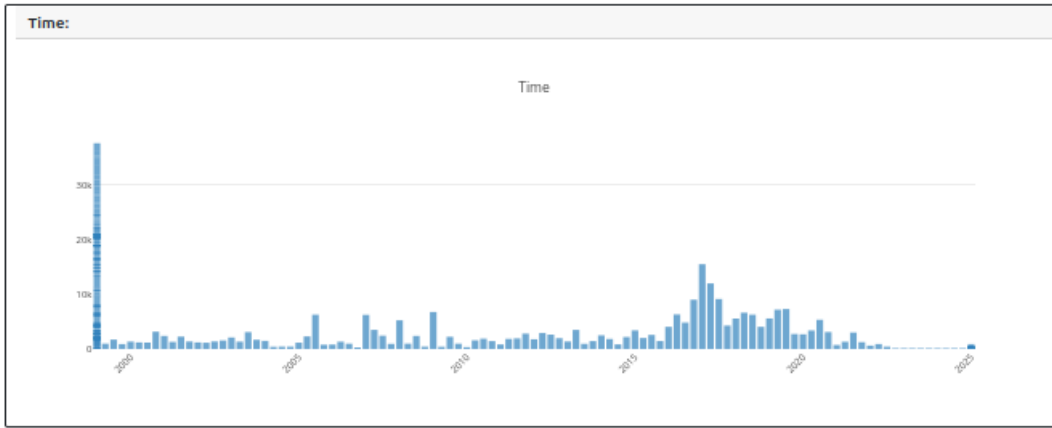

<http://voparis-elasticsearch.obspm.fr/dev3>

Missions

hst	64514
HST	51055
Juno	40748
SRN	20586
Station de Radioastronomie de Nancy	20086
Cassini	13224
cassini	7985

Instruments

STIS	51801
EXPRES	38946
ACS	31811
WFC3	20431
NDA	20086
Nancy Decameter Array	20086
UVIS	7385
WAVES	6483

Services

apis	74173
hst_planeto	51055
expres	38946
pvol	38523
AMDADB	54246
nda	20086
bdip	14996
mpc	12019

Datatype

image	158404
dynamic_spectrum	83287
time_series	31630
catalogue_item	19216
spectrum	14013

Target region

Magnetosphere	51680
Aurora	49537
	36118
Solar Wind	9705
Corona	8119

Target class

planet	264182
satellite	53227
asteroid	12227
star	4709
dwarf_planet	4383

Target name

Jupiter	199259
Saturn	52180
Io	17309
Mars	16281
Europa	16159