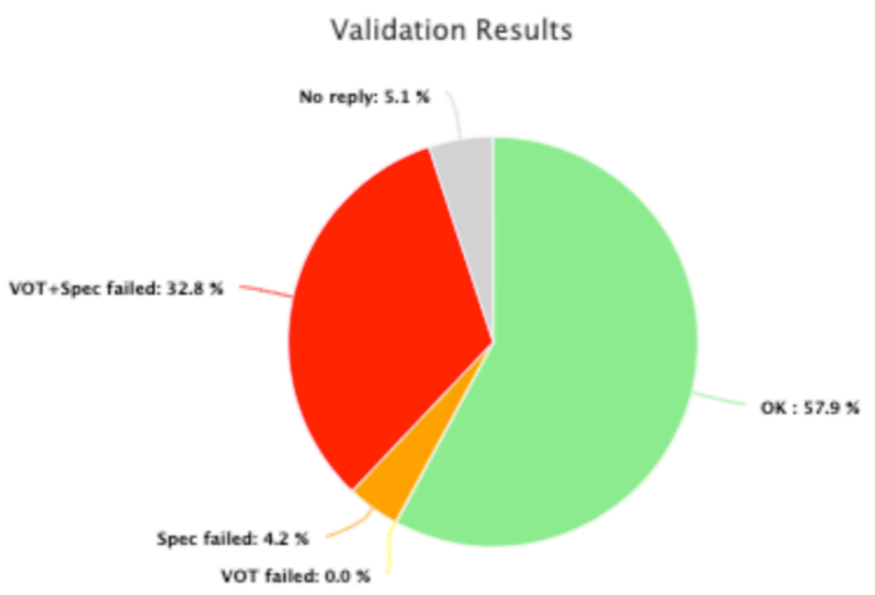

- Home
- About
- Servers
- **Services**
- Errors
- Errors Frequency
- Servers sw Frequency
- Admin

Service Type: SIA
Min Val Date: 27/05/2021

Display Try Validate Errors

SIA services

Show 10 entries Copy CSV PDF Column visibility Show all columns

Search:

id	IVOID	URL	Title
91278	ivo://svo.cab/alhambra_siap_f814w	http://caha.sdc.cab.inta-csic.es/calto/siap_alhambra/alhambra_siap.jsp?	ALHAMBRA Final Arch F814W images
91279	ivo://irsa.ipac/iras/images/eiga	https://irsa.ipac.caltech.edu/cgi-bin/Atlas/nph-atlas?mission=EIGA&hdr_location=%5CEIGADataPath%5C&SIAP_ACTIVE=1&collection_desc=The+Extended+IRAS+Galaxy+Atlas+%2BEIGA%29&	The Extended IRAS Galaxy Atlas