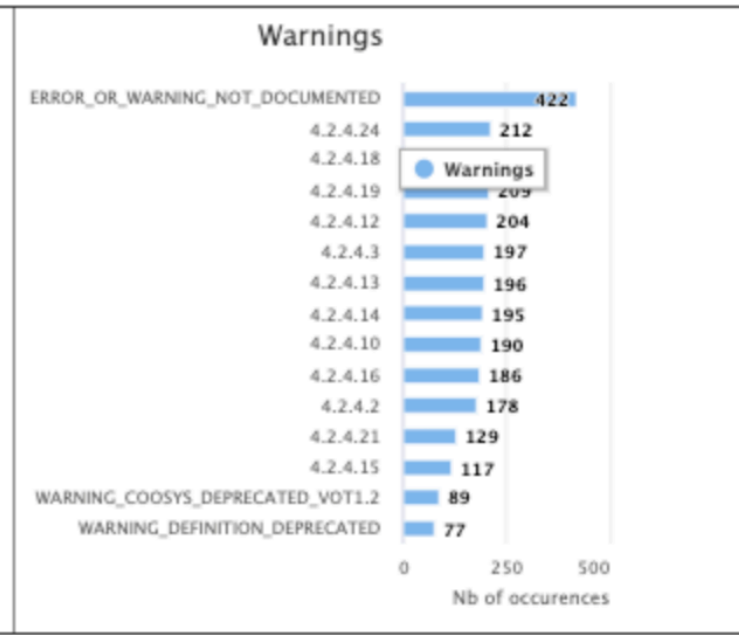

Showing 1 to 10 of 335 entries 1 row selected

- Home
- About
- Servers
- Services
- Errors
- Errors Frequency**
- Servers sw Frequency
- Admin

Service Type:

Min Val Date:

Display Services

SIA errors frequency