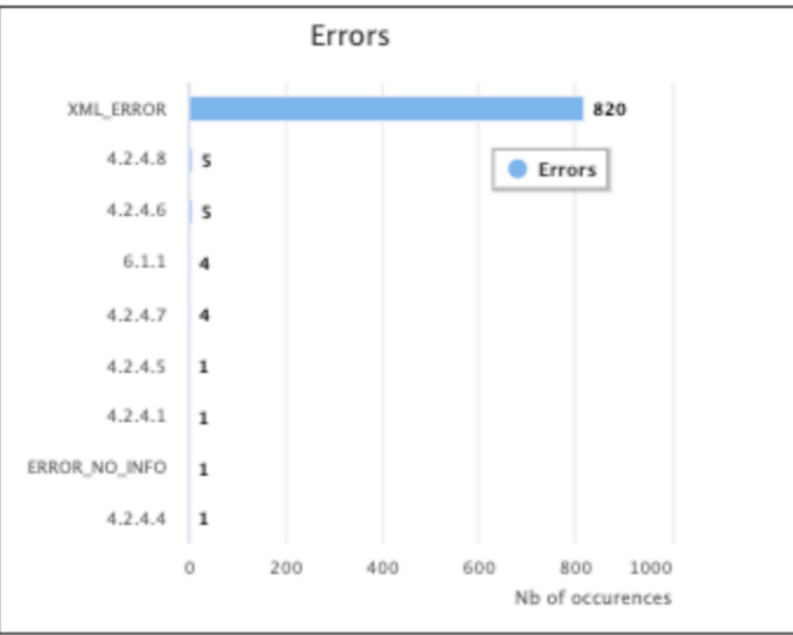

Showing 1 to 10 of 335 entries 1 row selected

- Home
- About
- Servers
- Services
- Errors
- Errors Frequency**
- Servers sw Frequency
- Admin

Service Type:

Min Val Date:

Display Services

SIA errors frequency