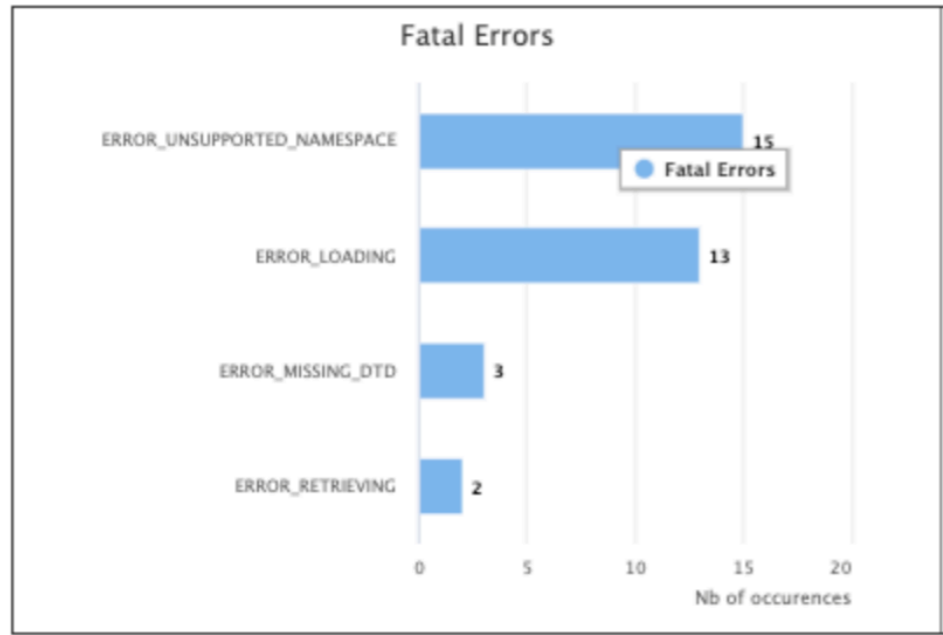

Showing 1 to 10 of 335 entries 1 row selected

- Home
- About
- Servers
- Services
- Errors
- Errors Frequency**
- Servers sw Frequency
- Admin

Service Type:

Min Val Date:

Display Services

SIA errors frequency