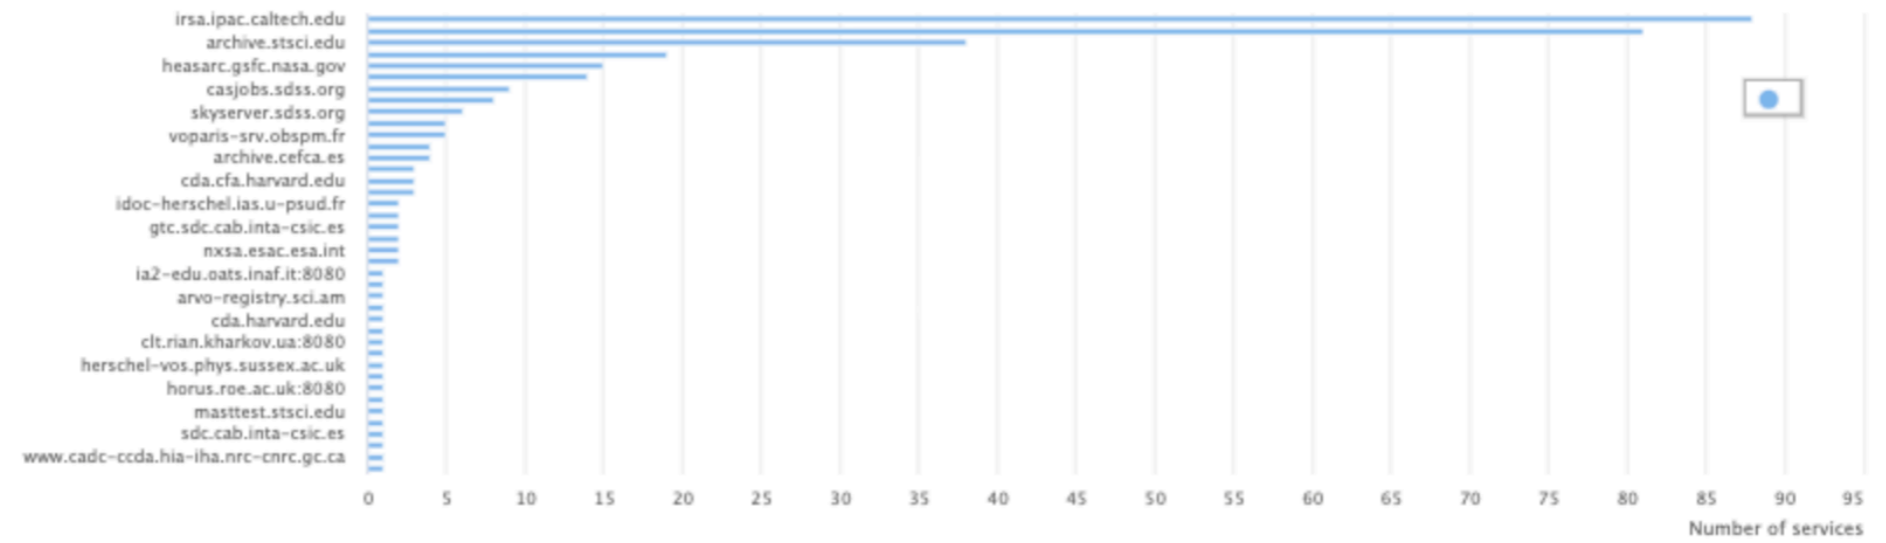

- Home
- About
- Servers**
- Services
- Errors
- Errors Frequency
- Servers sw Frequency
- Admin

Service Type: SIA | Min Val Date: 27/05/2021

Display | Services | Errors Frequency

SIA servers

Top SIA Servers