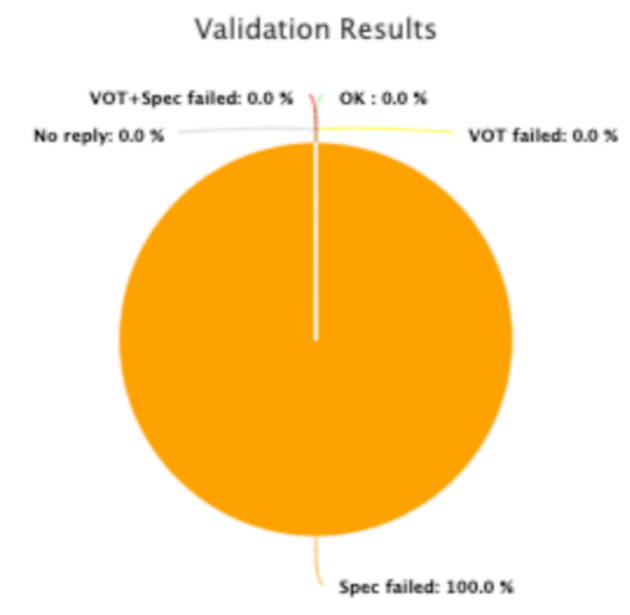

- Home
- About
- Servers
- Services**
- Errors
- Errors Frequency
- Servers sw Frequency
- Admin

Service Type:

Min Val Date:

[Display](#) [Try](#) [Validate](#) [Errors](#)

SIA services

for server irsa.ipac.caltech.edu