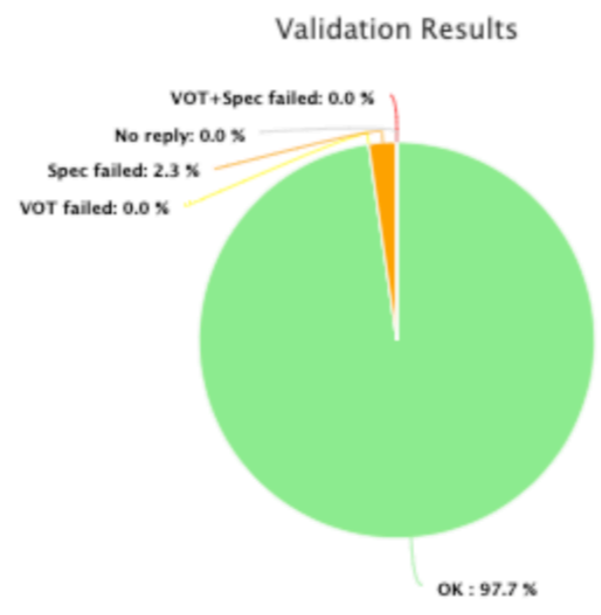

- Home
- About
- Servers
- Services**
- Errors
- Errors Frequency
- Servers sw Frequency
- Admin

Service Type:

Min Val Date:

SIA services

for server irsa.ipac.caltech.edu

Show entries

Search:

id	IVOID	URL	Title
91279	ivo://irsa.ipac/iras/images/eiga	https://irsa.ipac.caltech.edu/cgi-bin/Atlas/nph-atlas?mission=EIGA&hdr_location=%5CEIGADataPath%5C&SIAP_ACTIVE=1&collection_desc=The+Extended+IRAS+Galaxy+Atlas+%2BEIGA%29&	The Ex IRAS G Atlas
91290	ivo://irsa.ipac/spitzer/images/sings	https://irsa.ipac.caltech.edu/cgi-bin/Atlas/nph-atlas?mission=SINGS&hdr_location=\SINGSDataPath\&SIAP_ACTIVE=1&collection_desc=Spitzer+Infrared+Nearby+Galaxy+Survey+(SINGS)&	Spitzer Nearby Survey