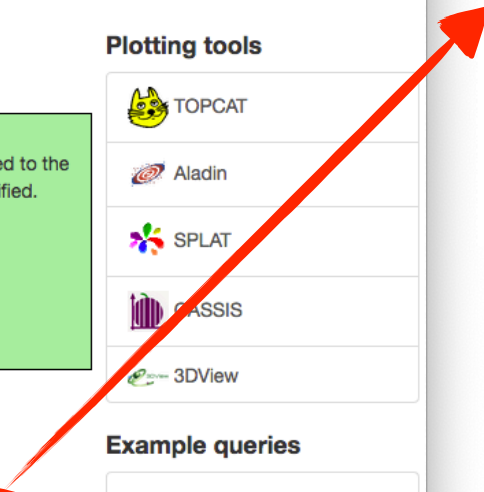

ie

Search: Proust La Recherch... VESPA Query InterOpMay2019 < USA 4th Planetary > Château de

Rechercher

Plotting tools

- TOPCAT
- Aladin
- SPLAT
- CRASSIS
- 3DView

Example queries

Saturn in March 2012

Help

Help

(d)	access_url	datalink_url
3T00:11:42.737	http://www.cadc-ccda...	http://voparis-tap-p..
3T00:06:49.743	http://www.cadc-ccda...	http://voparis-tap-p..
3T00:06:49.743	http://www.cadc-ccda...	http://voparis-tap-p..
3T00:02:29.743	http://www.cadc-ccda...	http://voparis-tap-p..
3T00:02:29.743	http://www.cadc-ccda...	http://voparis-tap-p..

Table links

Where?	Description	What?
Link	Miriade physical ephemeris, html	#auxiliary satellite/Europa/2458610.59394
Link	Miriade physical ephemeris, VOTable	#auxiliary satellite/Europa/2458610.59394
Link	Miriade physical ephemeris, simulation image	#auxiliary satellite/Europa/2458610.59394