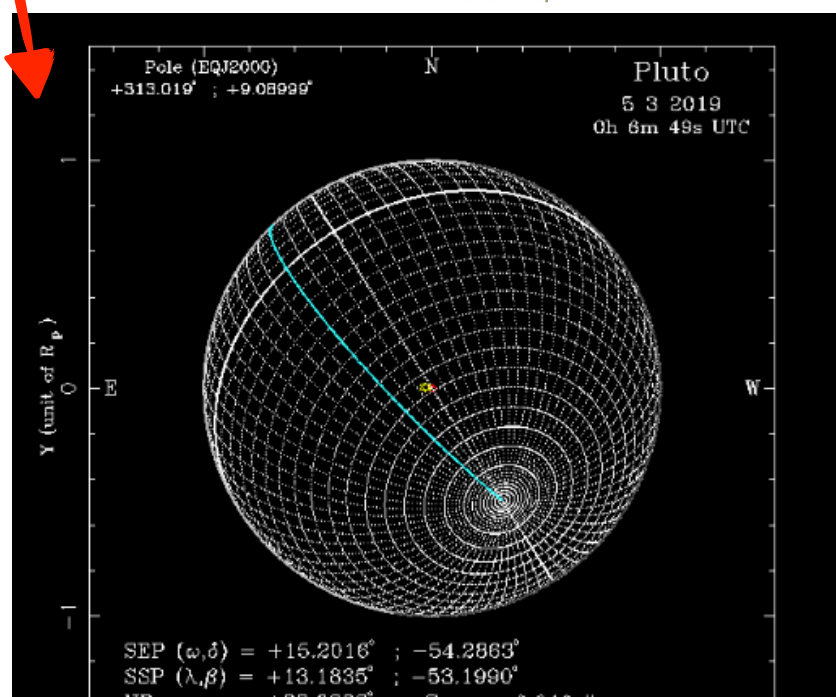

Help

Help

Table links

Where?	Description	What?
Link	Miriade physical ephemeris, html	#auxiliary satellite/Europa/2458610.59394
Link	Miriade physical ephemeris, VOTable	#auxiliary satellite/Europa/2458610.59394
Link	Miriade physical ephemeris, simulation image	#auxiliary satellite/Europa/2458610.59394

Miriade - Physical ephemeris

Provided by IMCCE/OBSPM/

Asteroid (134340) Pluto

Physical model EPROC 1

DateTime	SEPLong	SEPLat	SSPLong	SSPLat	NP	dPole	Mv	PhaseAngle	RApp	Dg	Dh	PAQ
	deg	deg	deg	deg	deg	arcsec	-	deg	arcsec	AU	AU	deg
2019-05-03T00:06:49.535	15.20	-54.29	13.18	-53.20	32.04	-0.03	14.72	1.614	0.492620E-01	0.334469E+02	0.337914E+02	260.53

- Planetary Theory: INPOP13C
 - Reference frame: Apparent of the date (true equator, equinox of the date)
 - Frame center: Spacecraft

VESPA Query Interface

voparis-europlanet-dev.obspm.fr/planetary/data/display/?f-time_interval_type_op=betwee