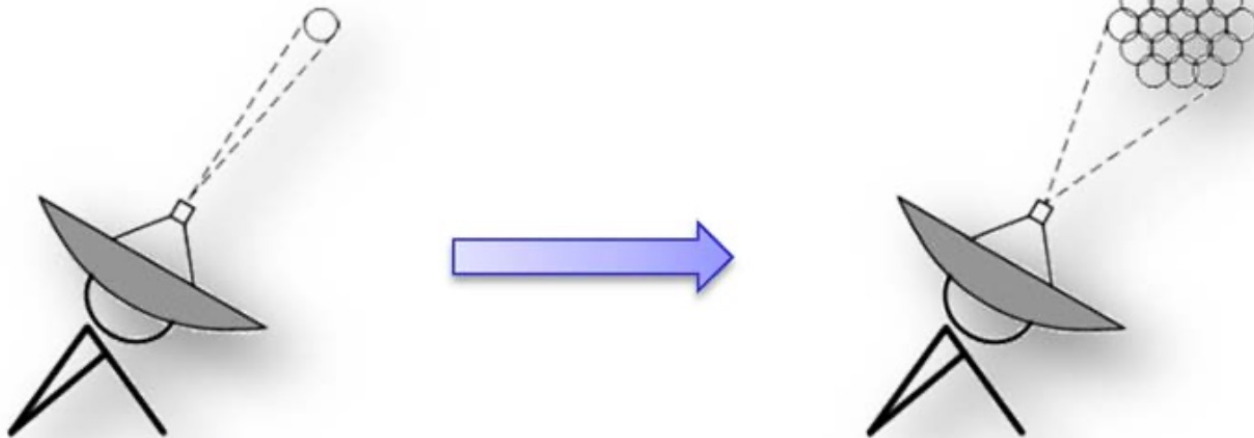

# ARTS DR1

FRB data in the VO

**ASTRON**

Netherlands Institute for Radio Astronomy

# Apertif

- Transform the WSRT into an efficient 21-cm survey facility