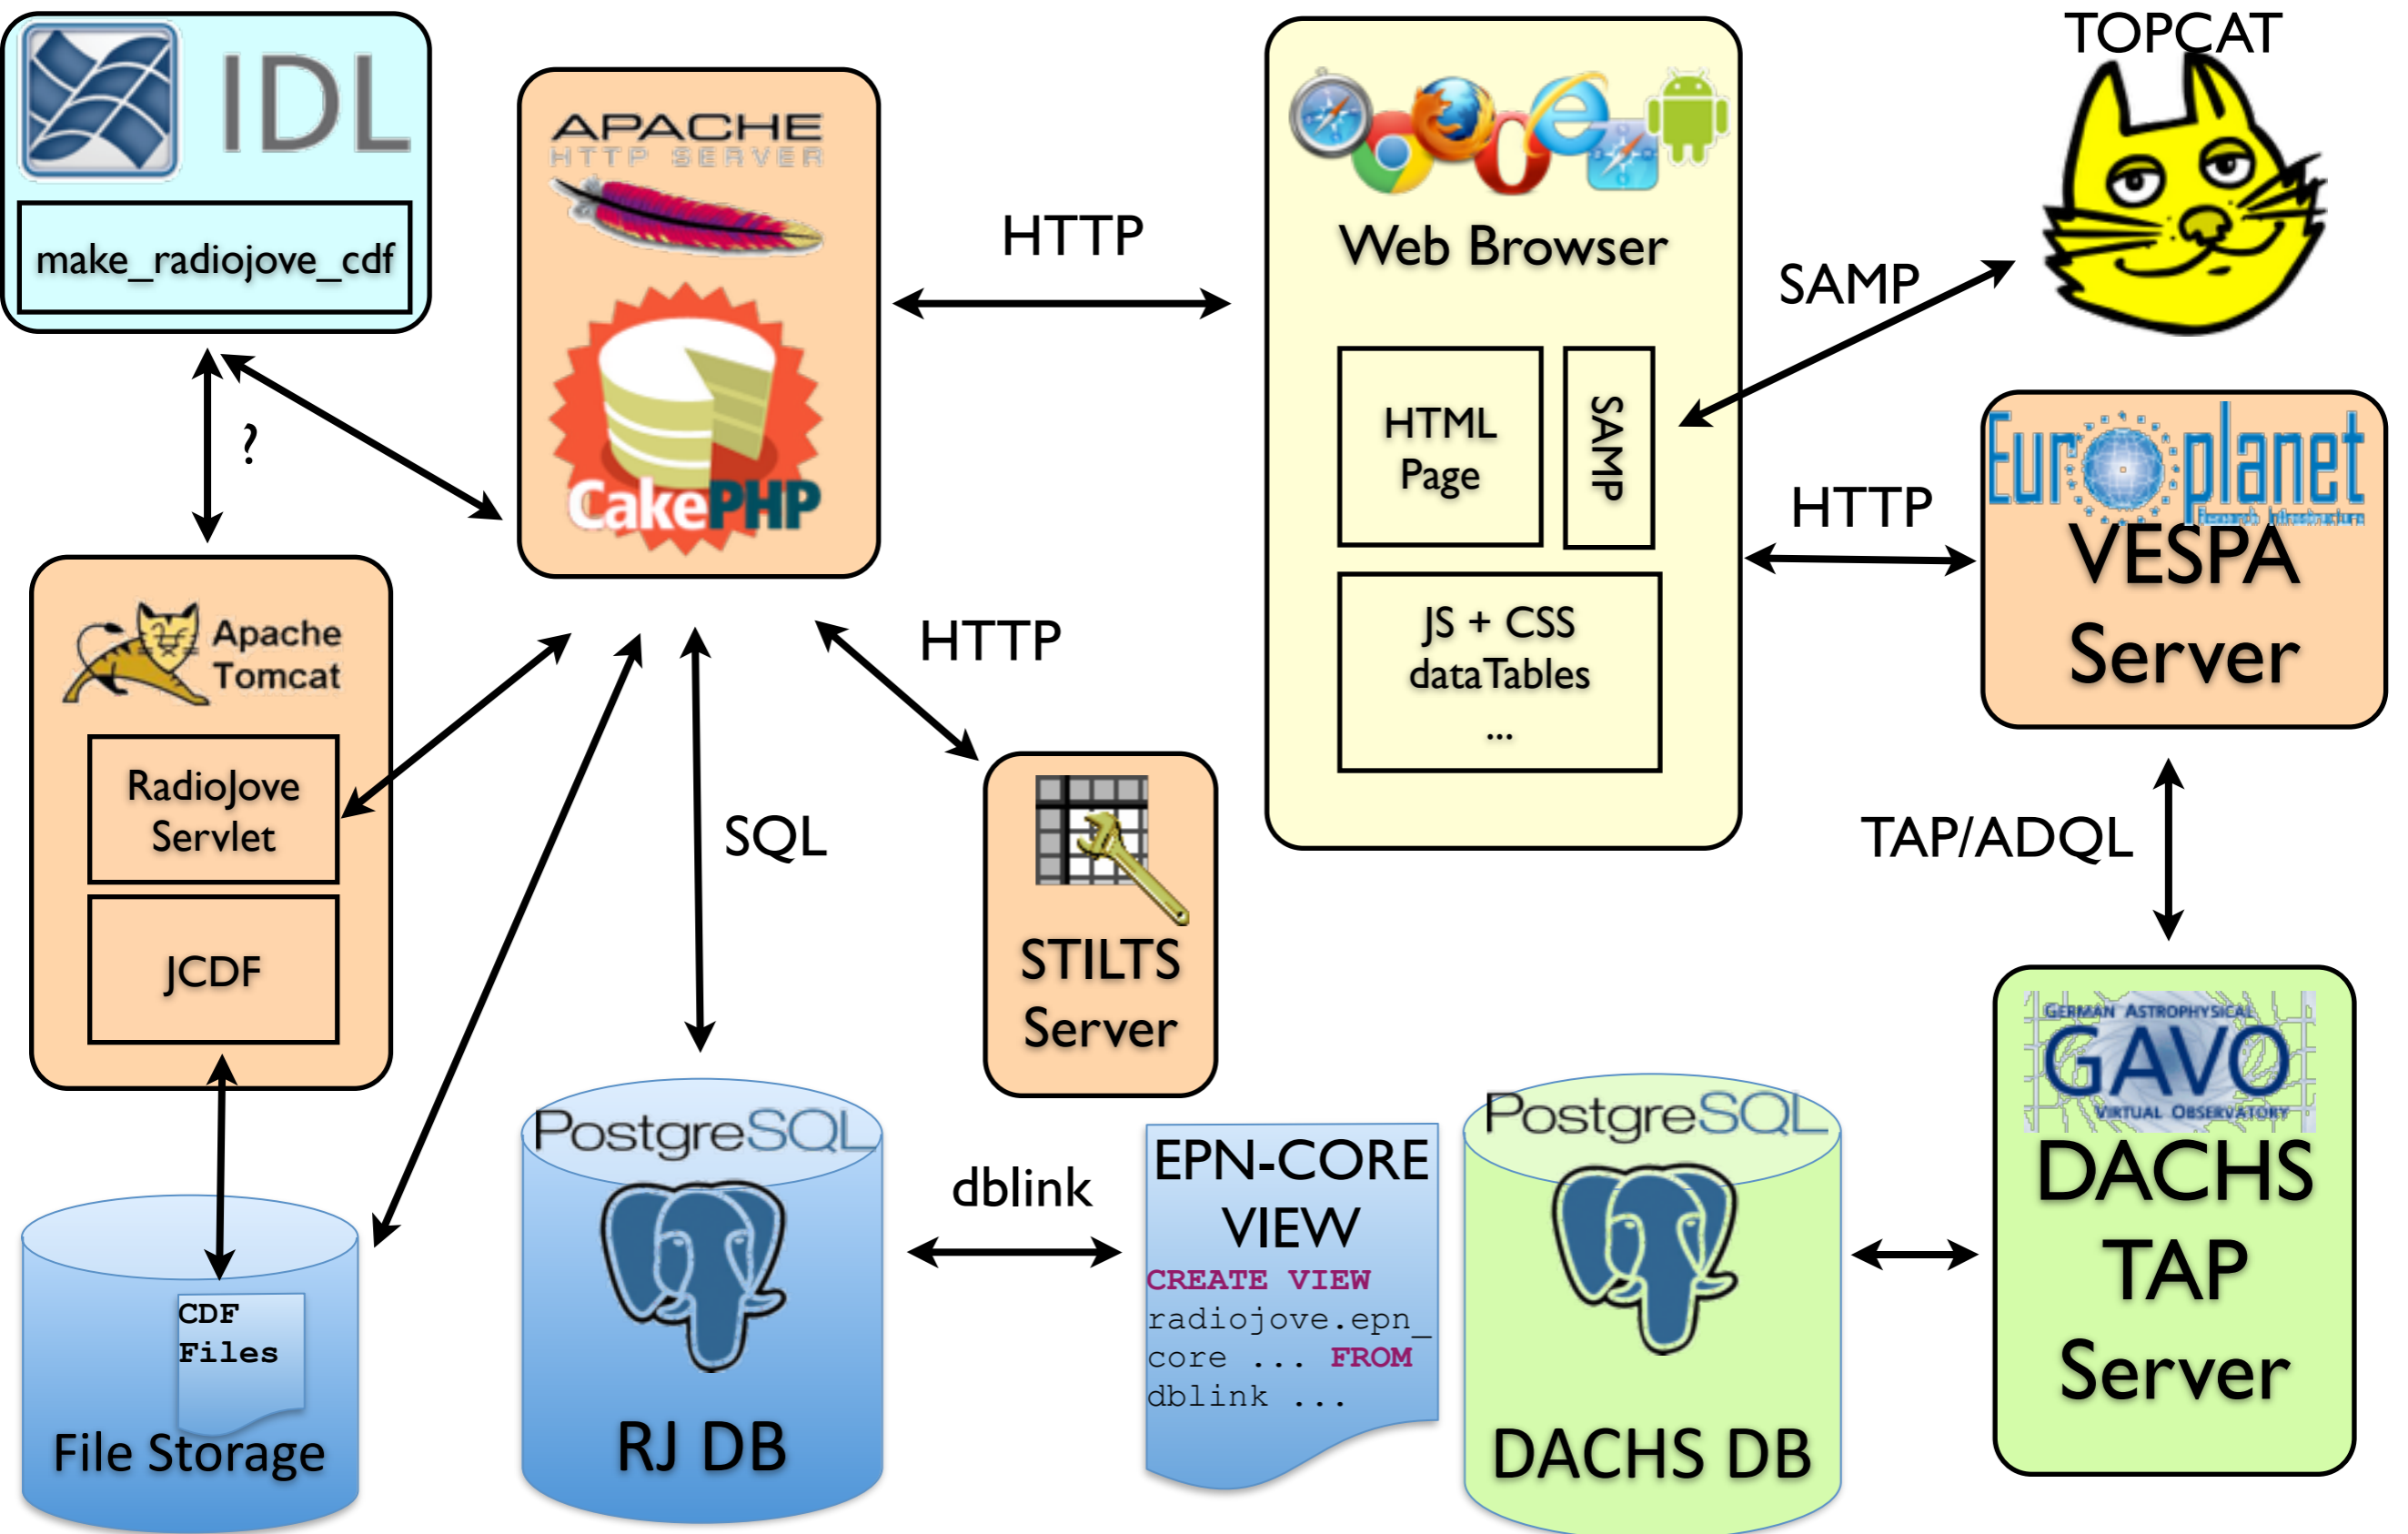

Radio-Jove Archive Architecture