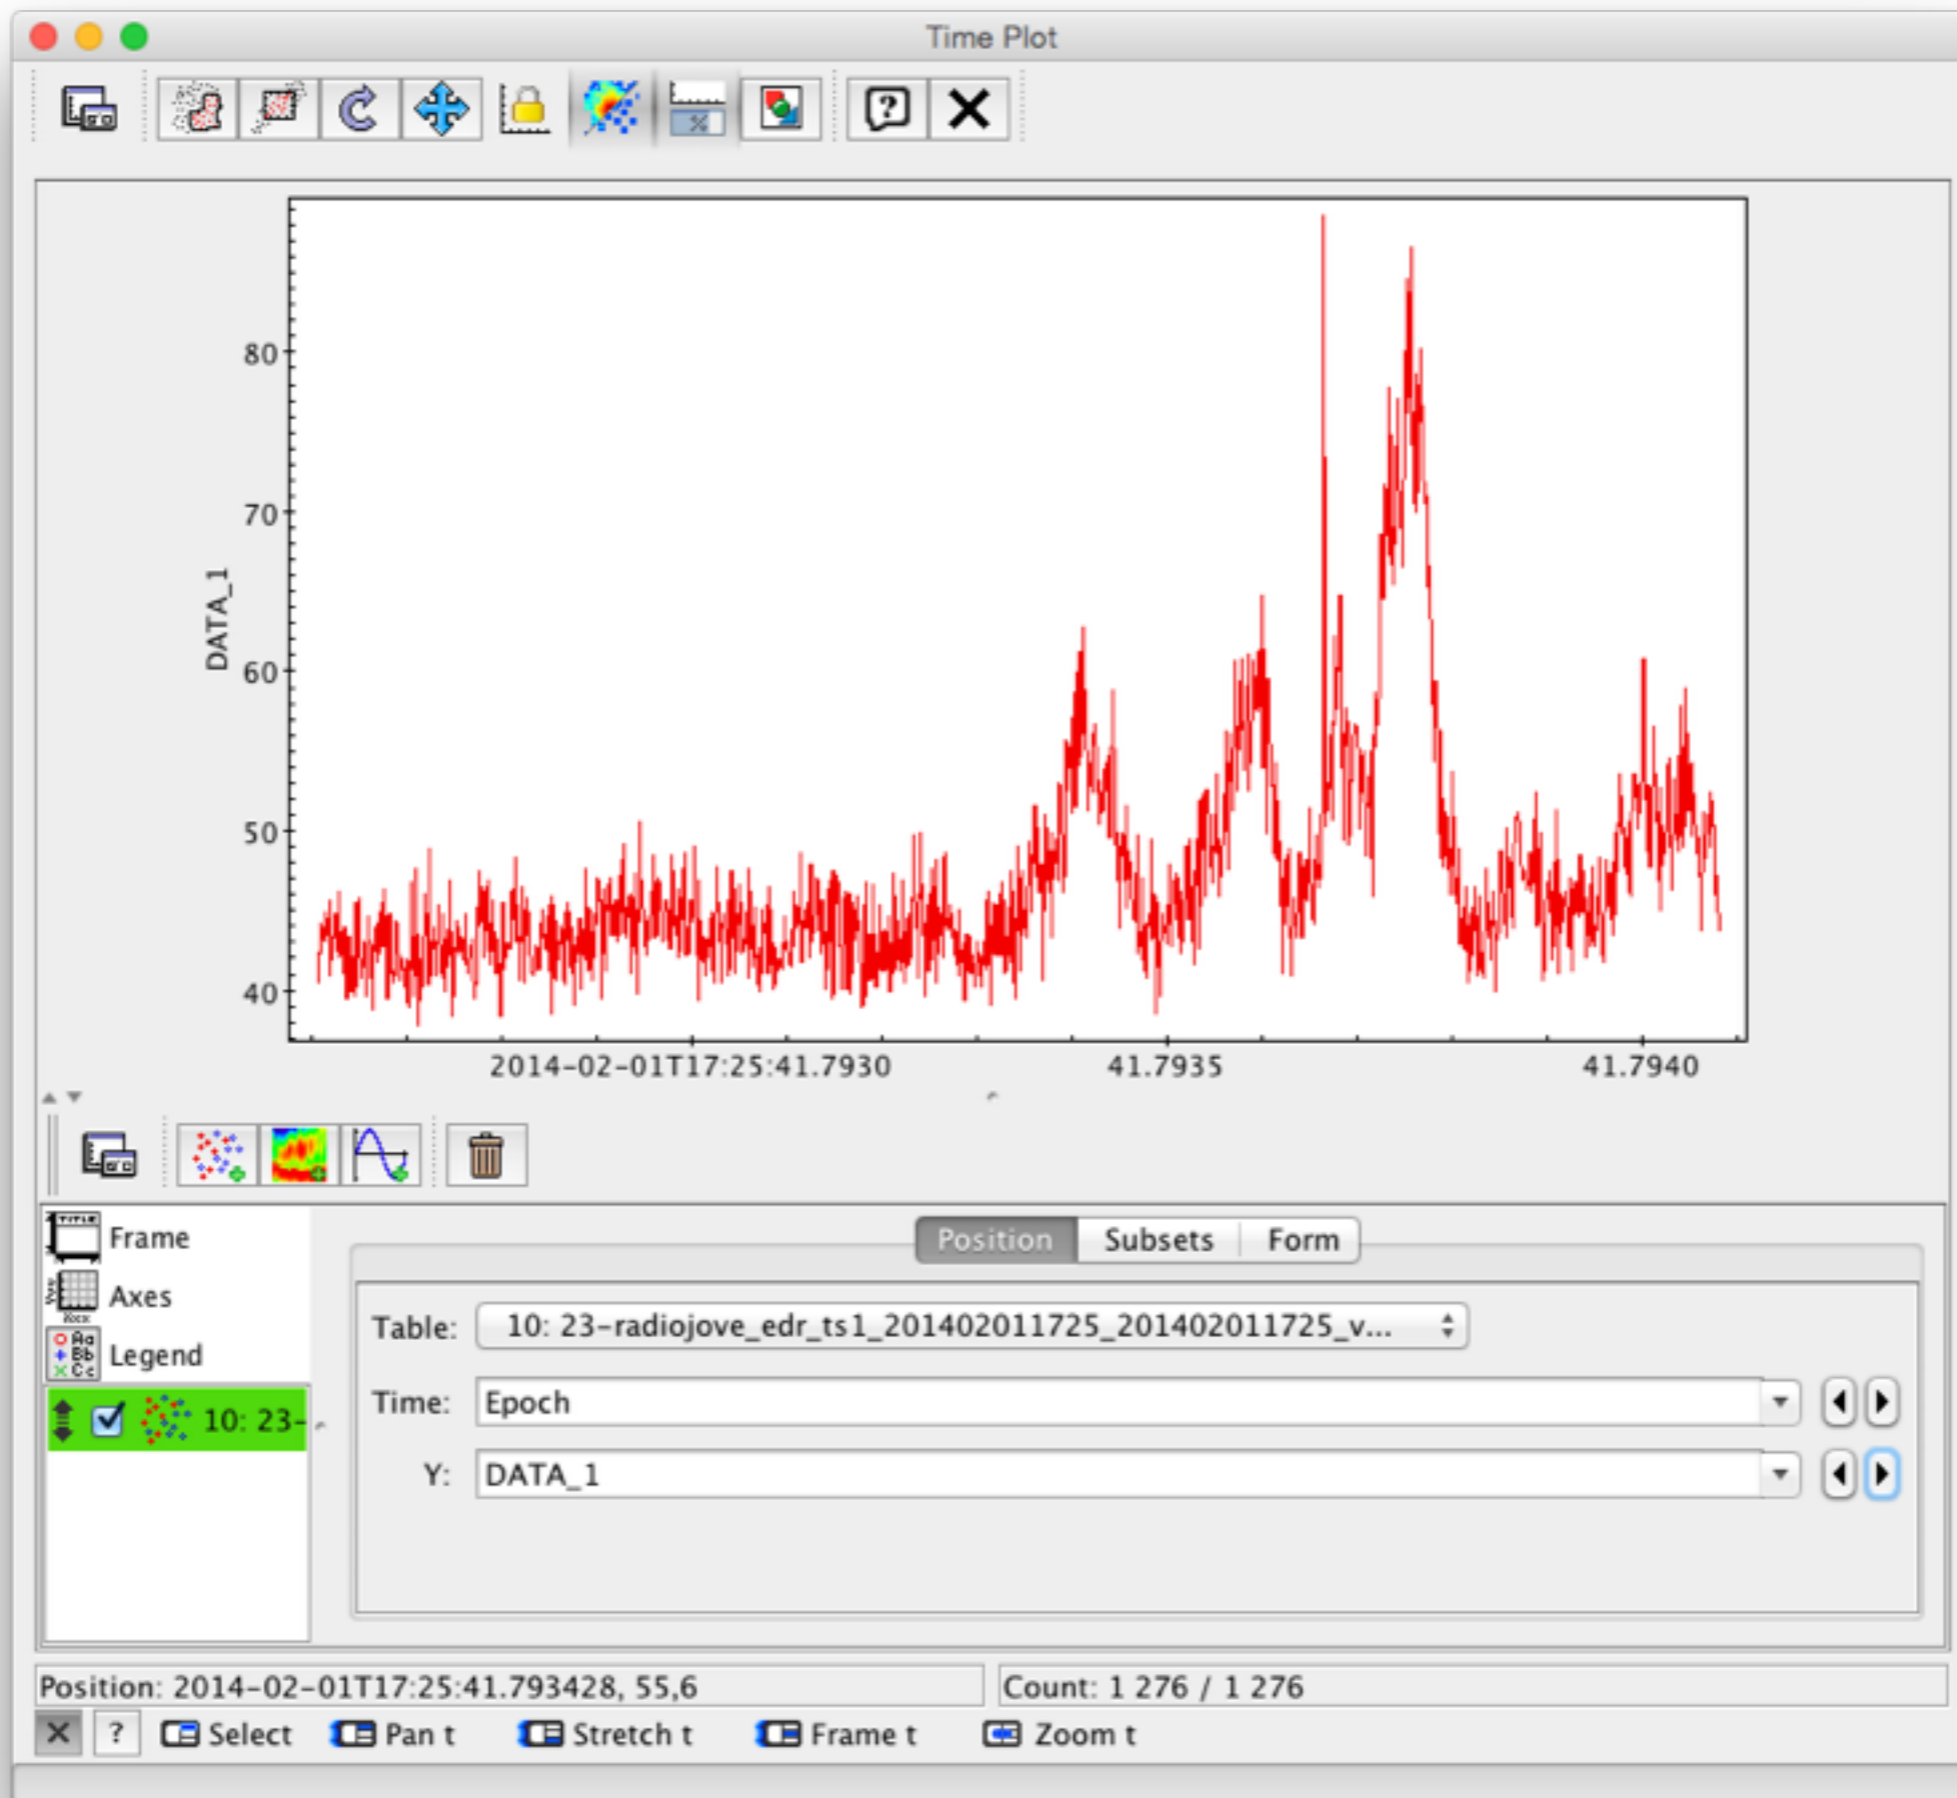

Showing 1 to 17 of 17 entries

SAMP selection as tables
 spectra
 images
 CDF

014 - Tutorial for search interface

VESPA portal: select a file and send it to TOPCAT (as a CDF file)

VESPA portal: in TOPCAT, use "TimePlot" feature, in Graphics menu