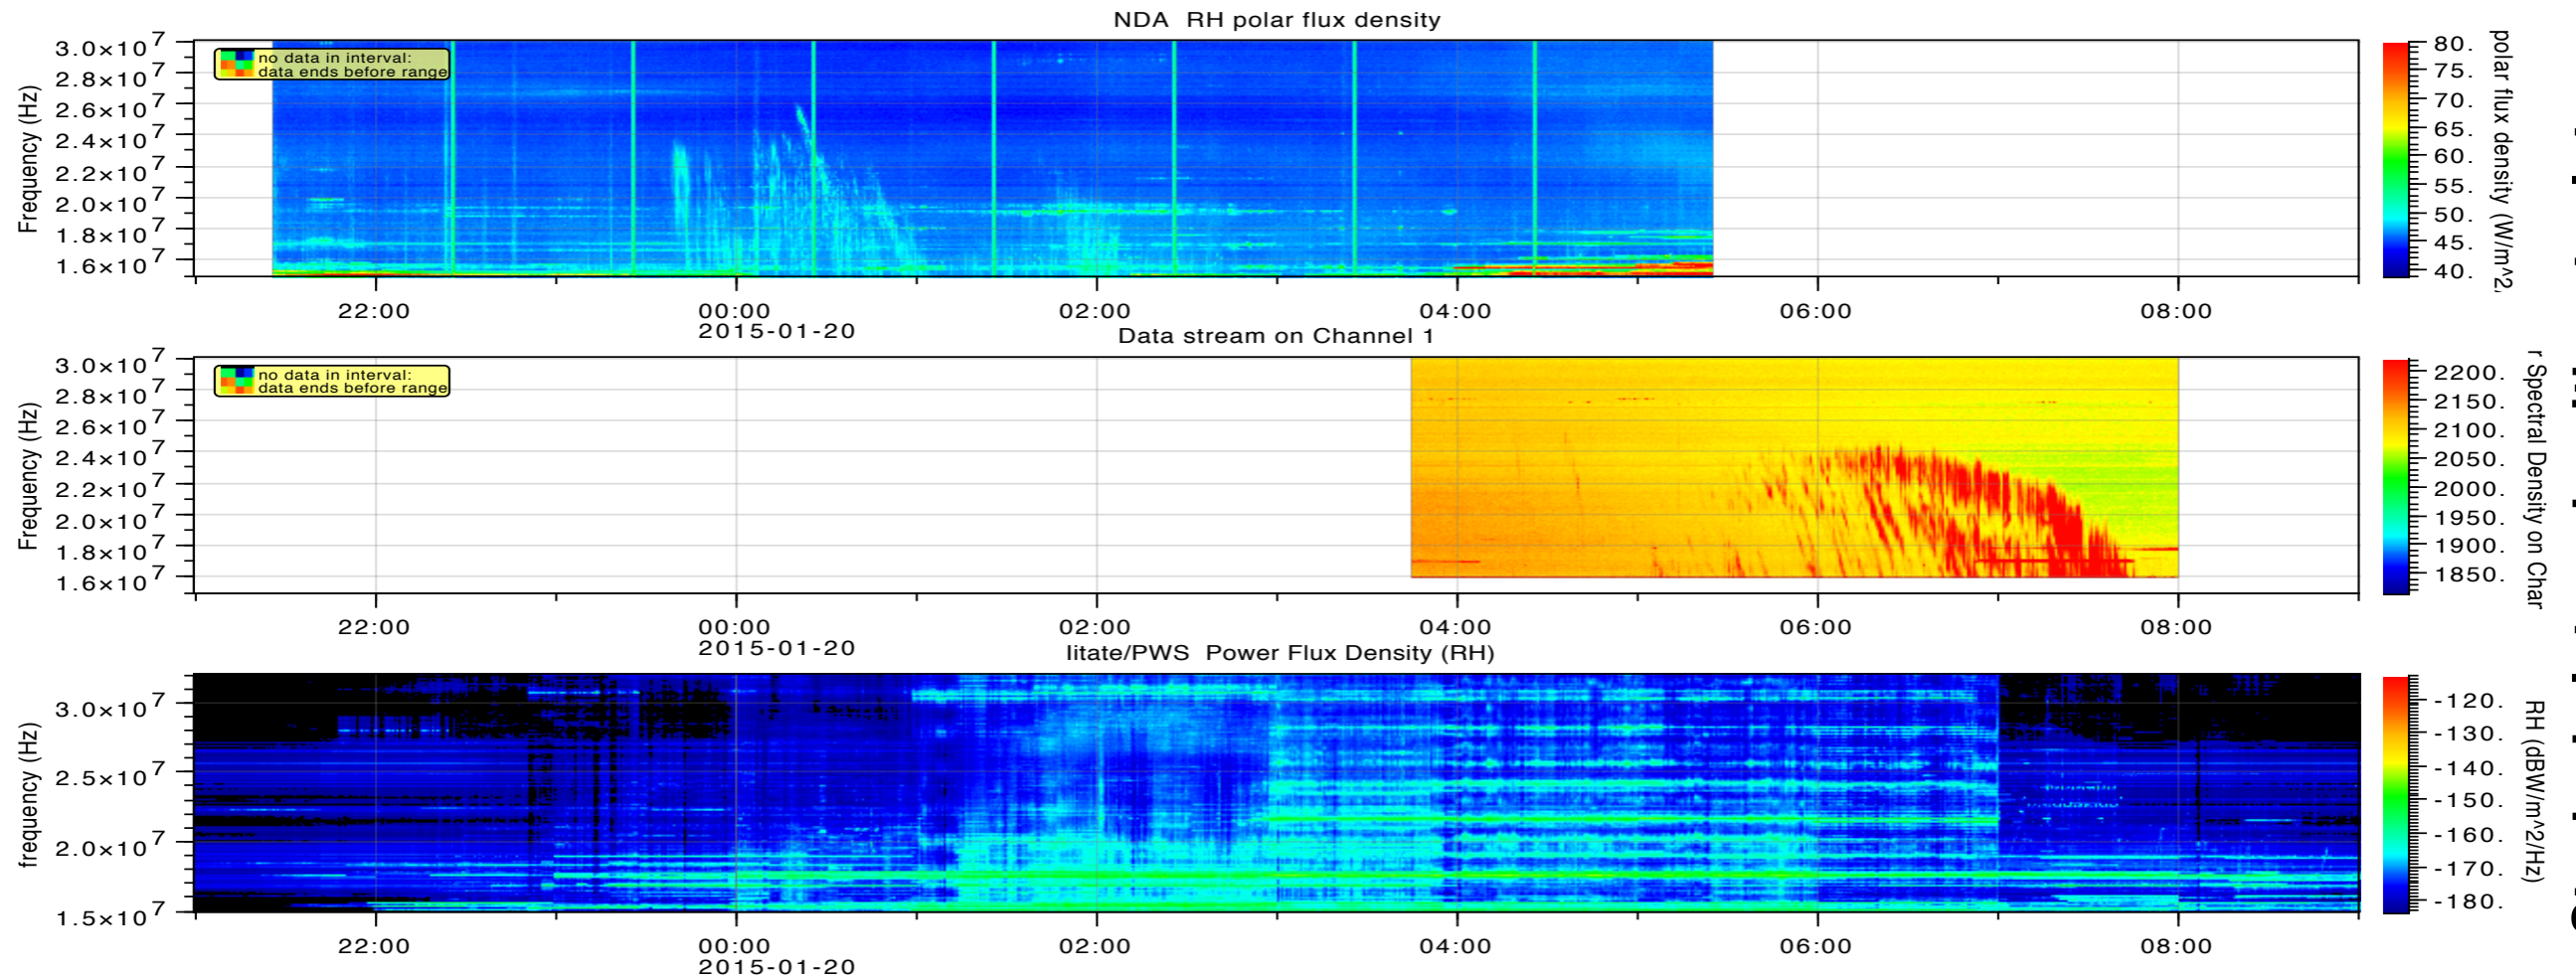

Low Frequency Radio Data

Stacked plot made with autoplot.org

Guess which is the RadioJOVE spectrogram ? ... :-)