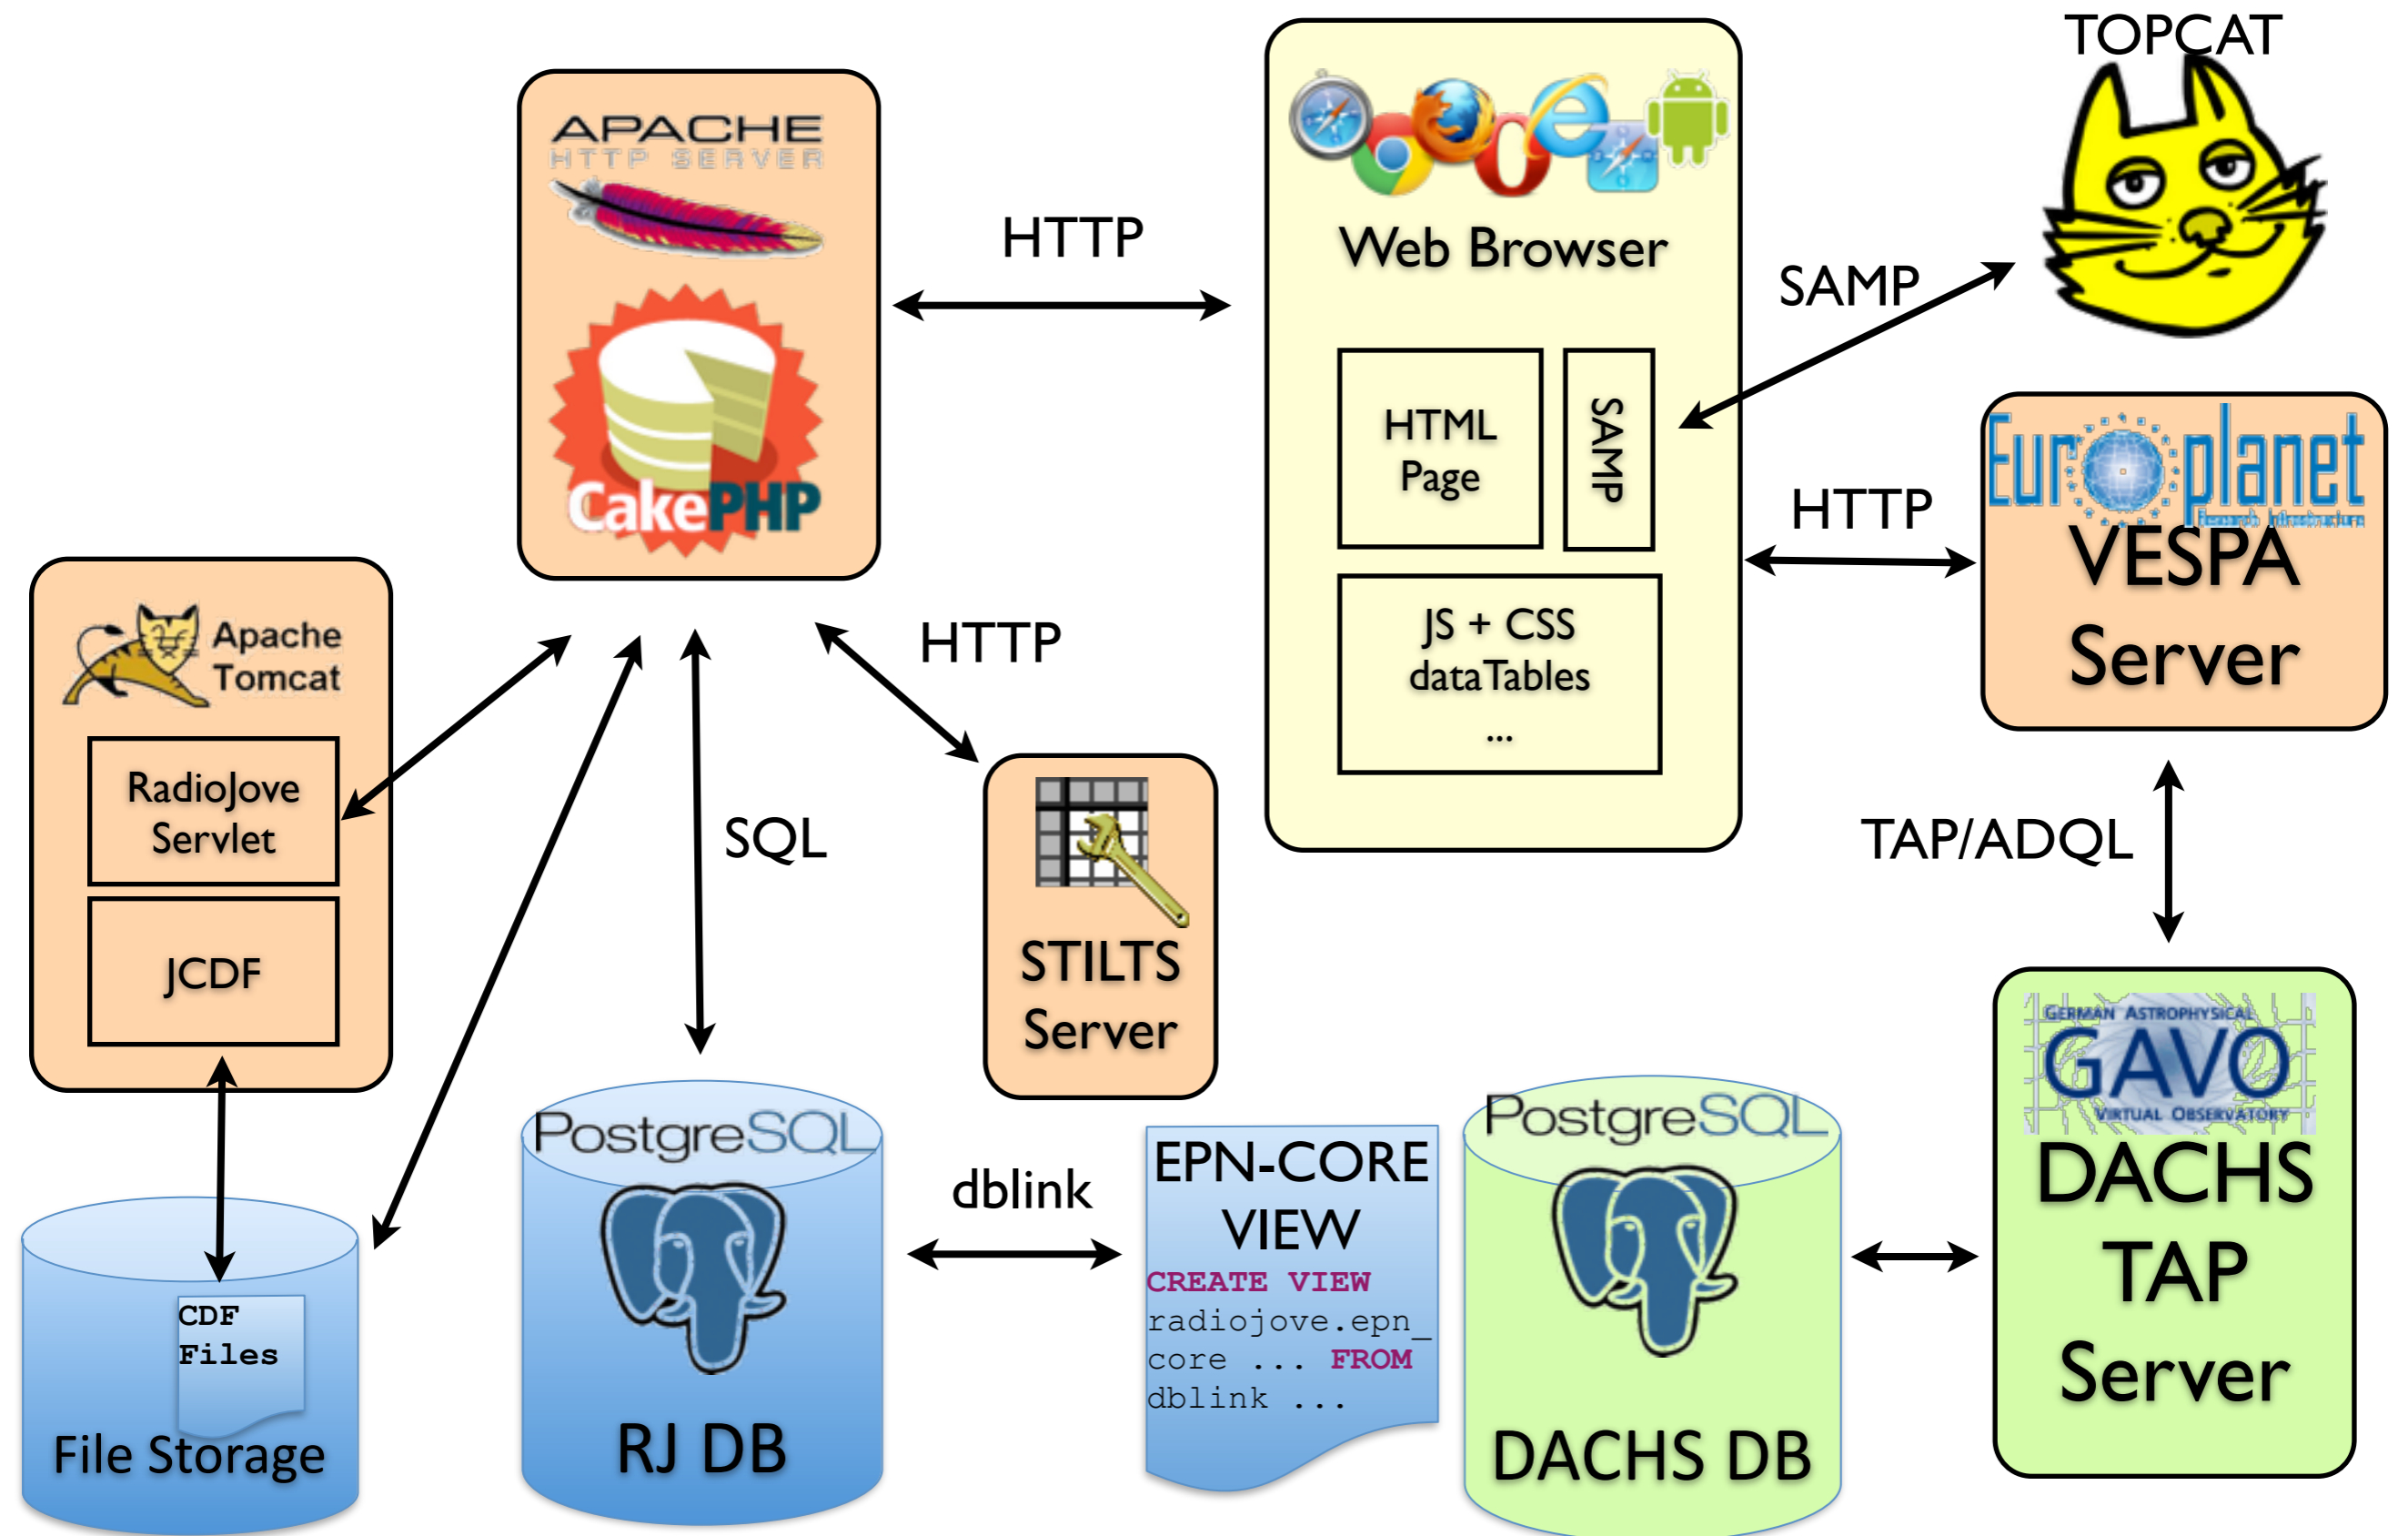

Radio-Jove Archive Architecture