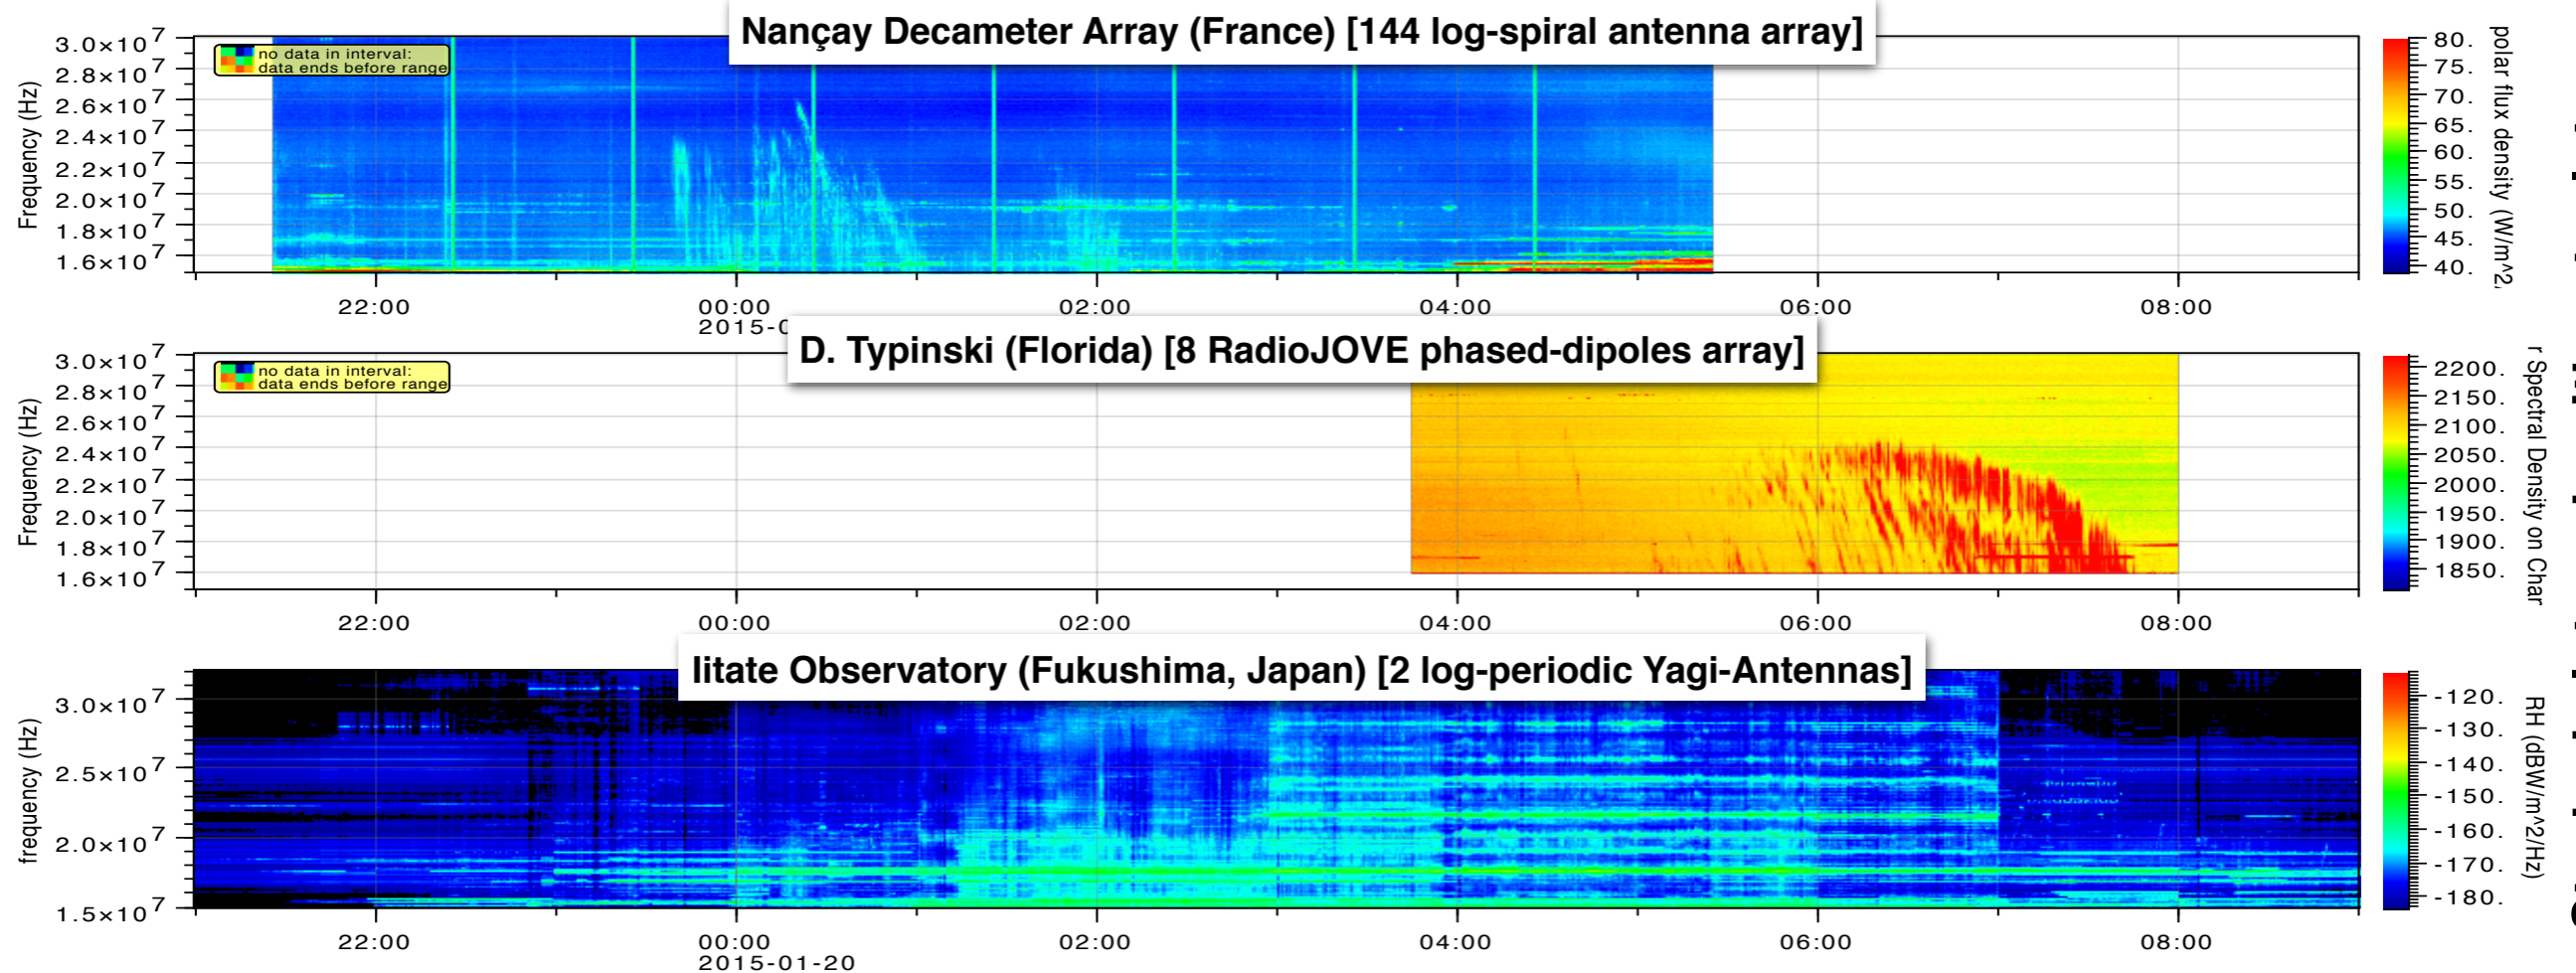

RadioJOVE

Citizen science in scientific research using the VO

B. Cecconi, R. Savalle, P. Le Sidaner
and the RadioJOVE + VESPA teams

RadioJOVE

- **RadioJOVE** is an EPO project developed in the USA
 - **Goal:** introducing low frequency radioastronomy concepts to students, teachers, amateur radio community and the general public.
 - **The participants are building their own radio telescope**, using a kit sold by the Radio JOVE team. This instrument can observe the sky at frequencies around **20 - 30 MHz**.
 - The users can share their observations on an archive web site, and on a mailing list.
 - About 2000 kits have been shipped to date, all over the world.
- Radio-JOVE web site: <http://radiojove.gsfc.nasa.gov>
- Radio-JOVE data Archive : <http://radiojove.org/cgi-bin/calendar/calendar.cgi>
- **RadioJOVE-VOParis project**
 - **Convert** RadioJOVE data (non-standard, or non VO) into CDF files, with VESPA and PDS compliant metadata.
 - Add a data **scientific validation** step.
 - **Distribute** RadioJOVE data to the scientific community using EPN-TAP through VESPA.
 - **Archive** data into NASA/PDS.

Low Frequency Radio Data

Stacked plot made with autoplot.org

Guess which is the RadioJOVE spectrogram ? ... :-)

Low Frequency Radio Data

Stacked plot made with autoplot.org

Guess which is the RadioJOVE spectrogram ? ... :-)

Low Frequency Radio Data

Stacked plot made with autoplot.org

Guess which is the RadioJOVE spectrogram ? ... :-)

Adding metadata

- Several metadata standards:
 - ISTP (International Solar Terrestrial Program):
required for archivable CDF
 - NASA/PDS (Planetary Data System):
required for archiving at PDS
 - VESPA (Virtual European Solar and Planetary Access)
required for distribution with EPN-TAP
 - RadioJOVE specific
- VESPA \Leftrightarrow EPN-TAP (= Planetary ObsCore), main keywords
 - time_min, time_max
 - target(='Jupiter'),
 - spectral_range_min, spectral_range_max
 - measurement_type(='em.radio')