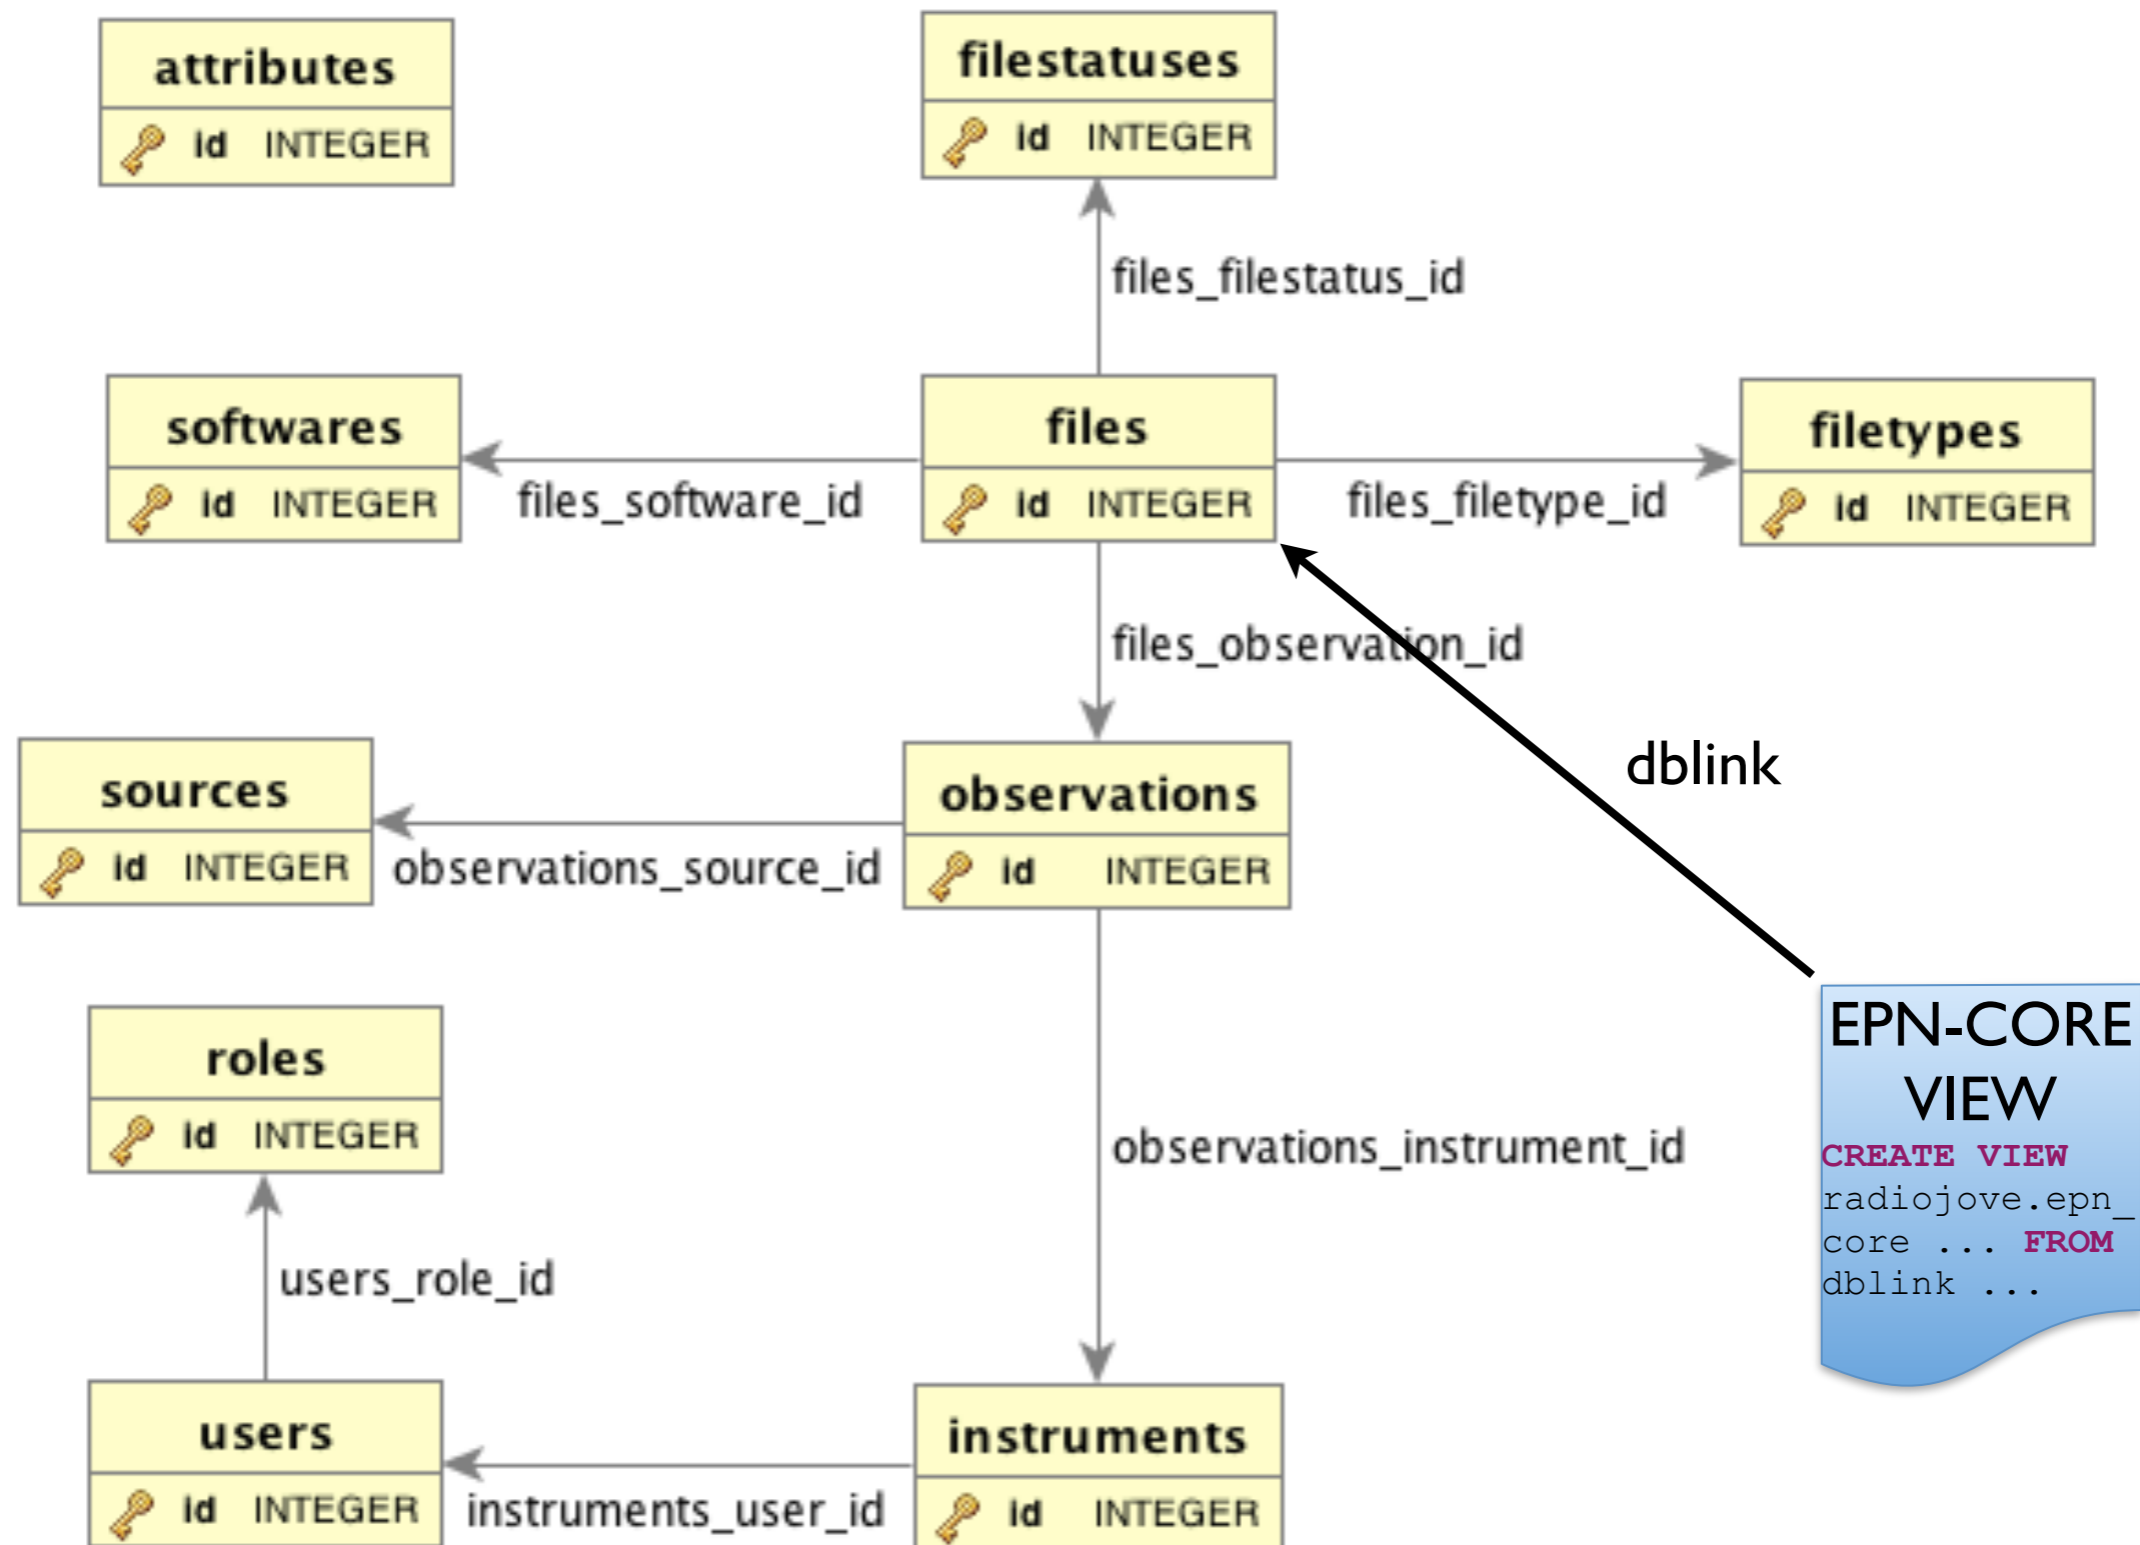

Radio-Jove Archive Database