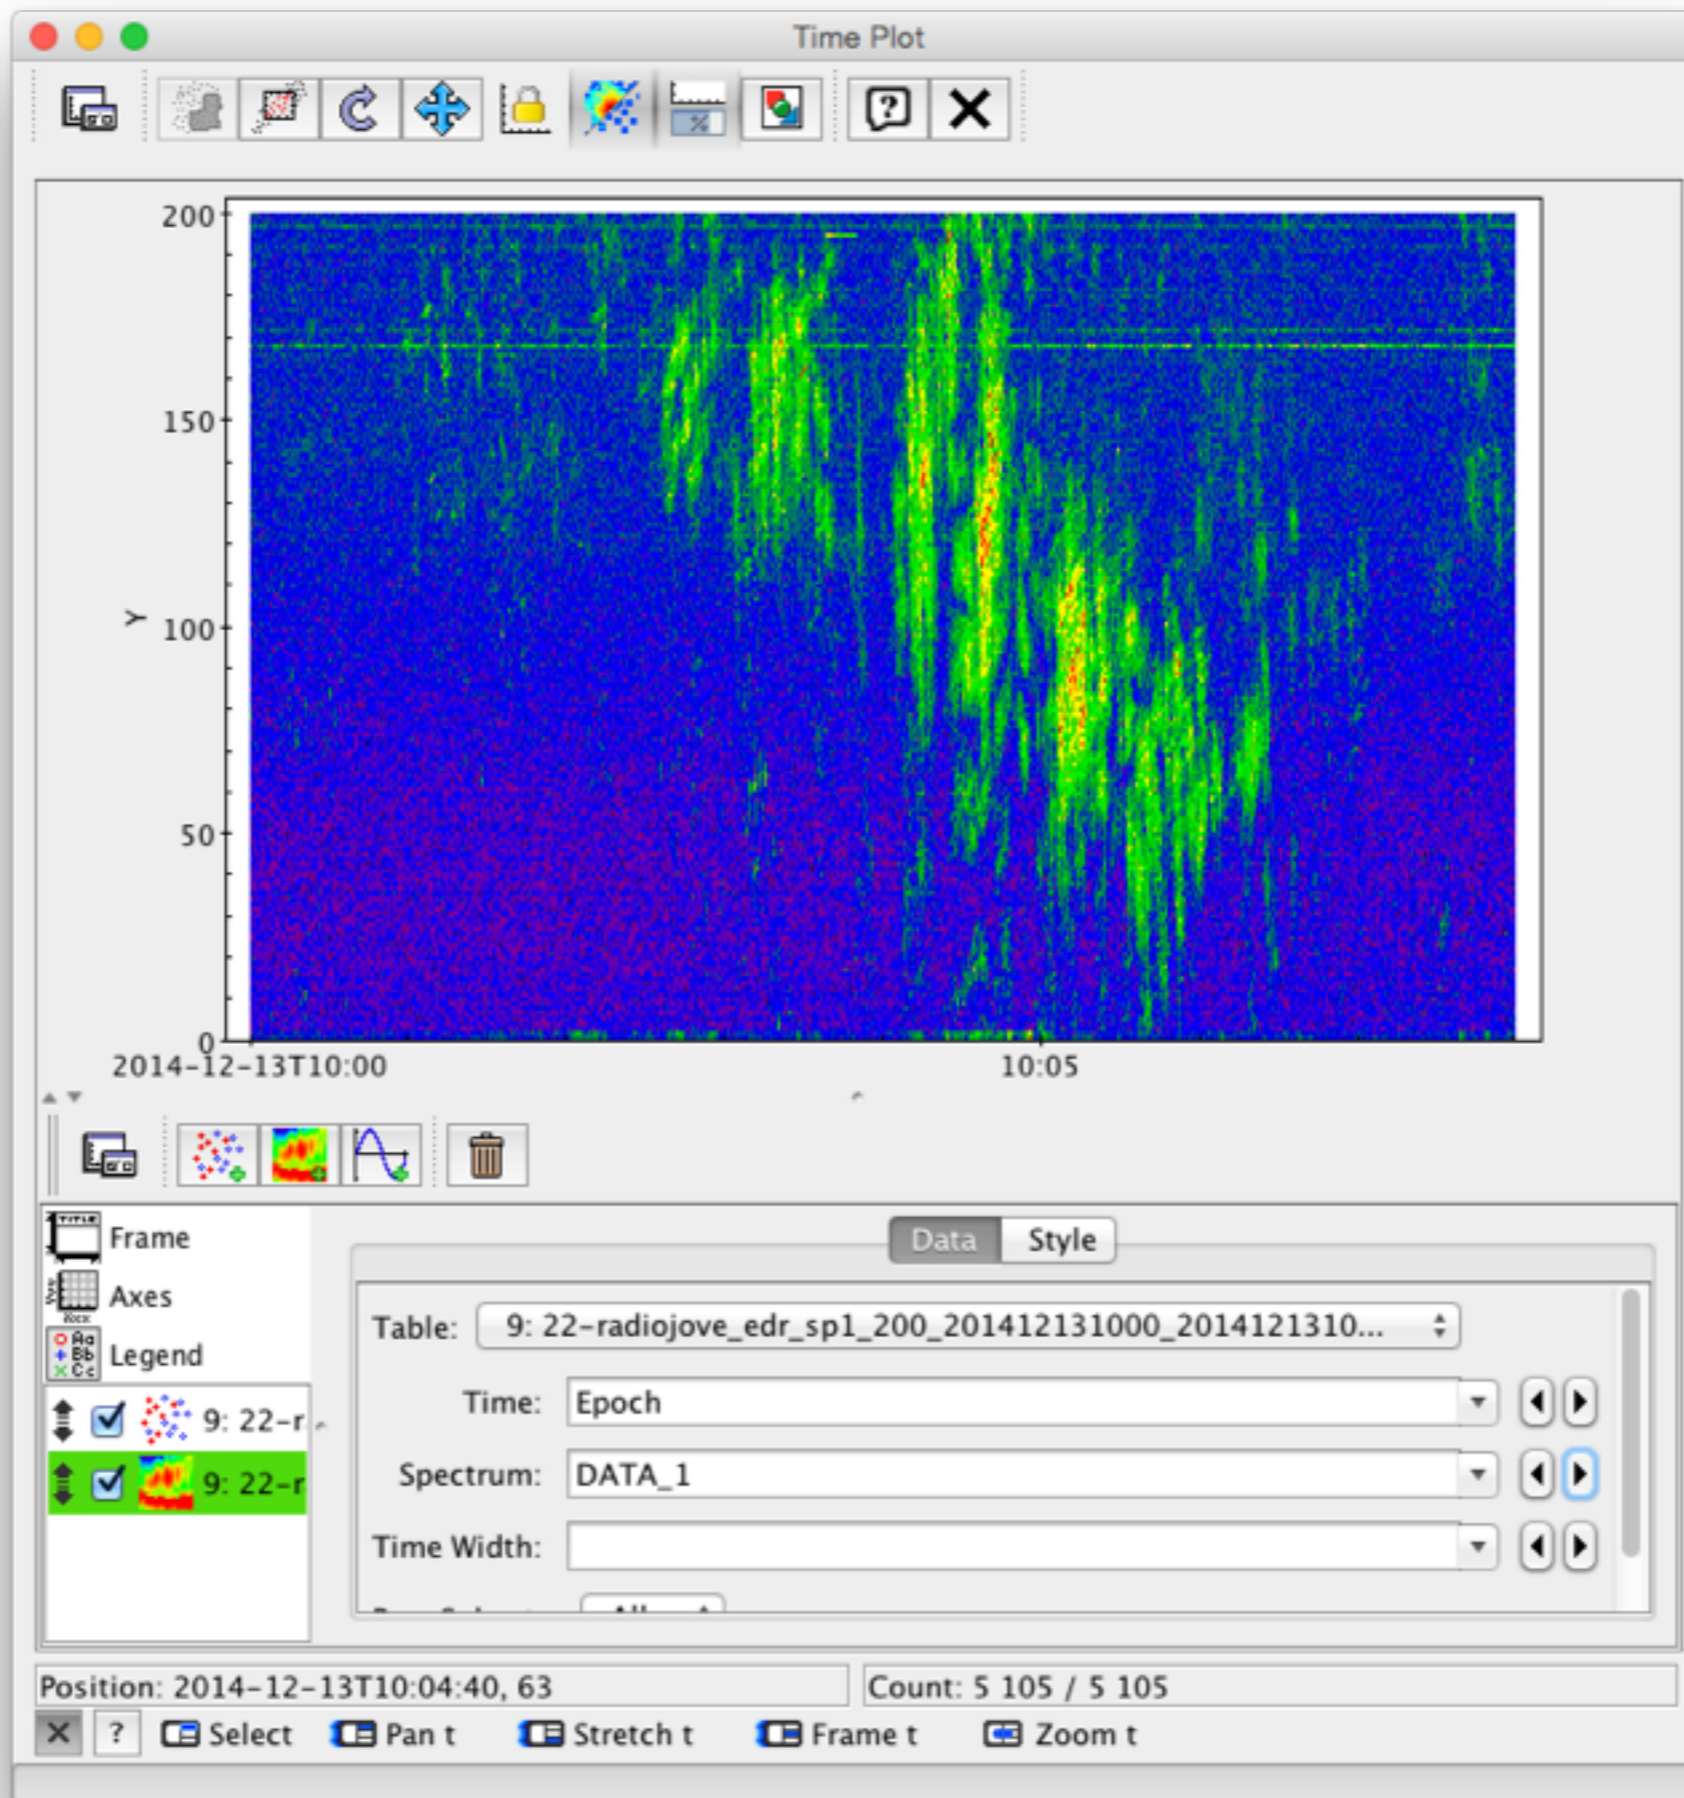

VESPA portal: Data plot for RadioJOVE “spectrogram”