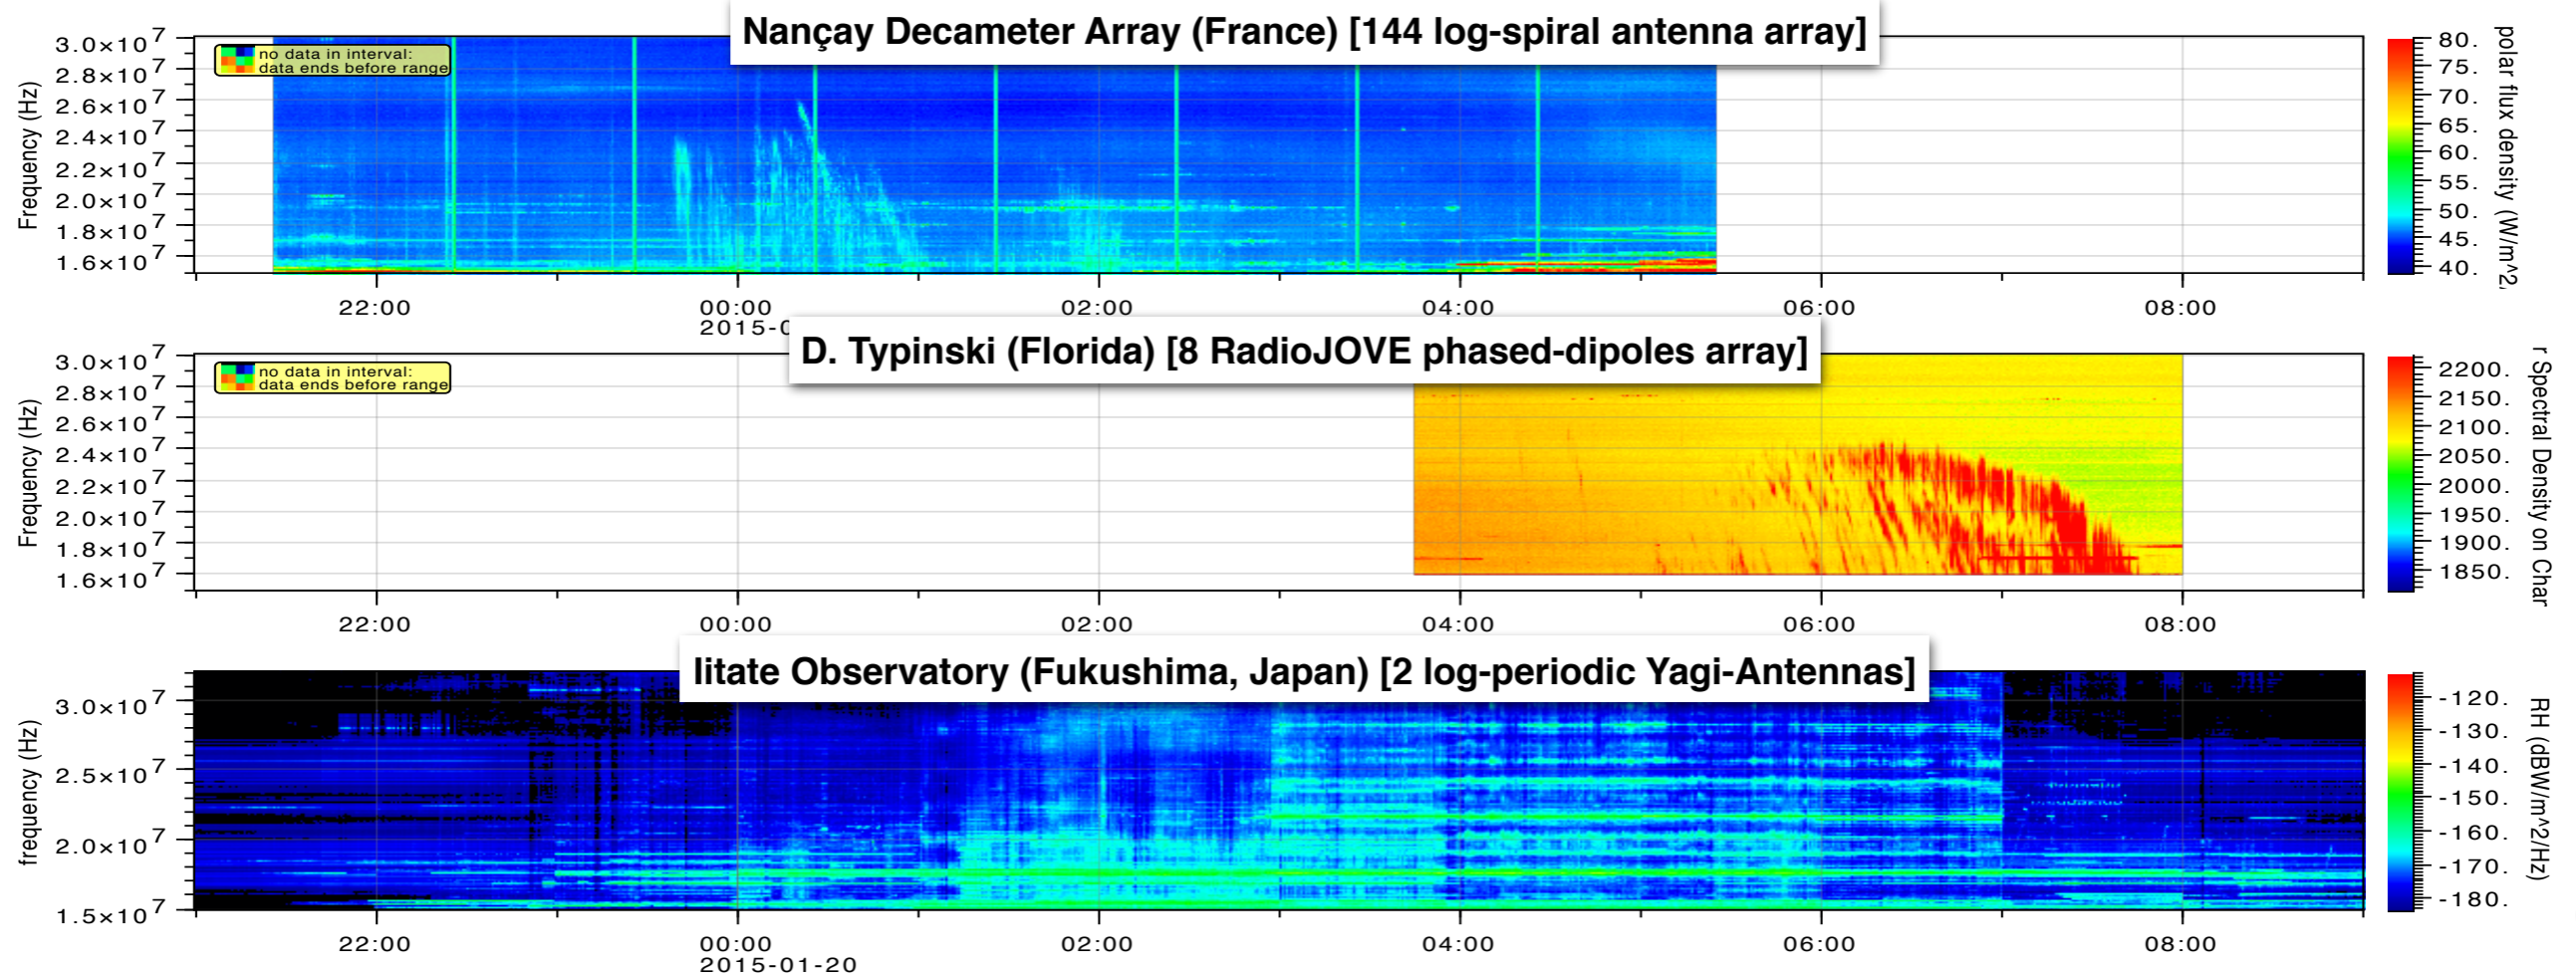

Low Frequency Radio Data

Stacked plot made with autoplot.org

Guess which is the RadioJOVE spectrogram ? ... :-)